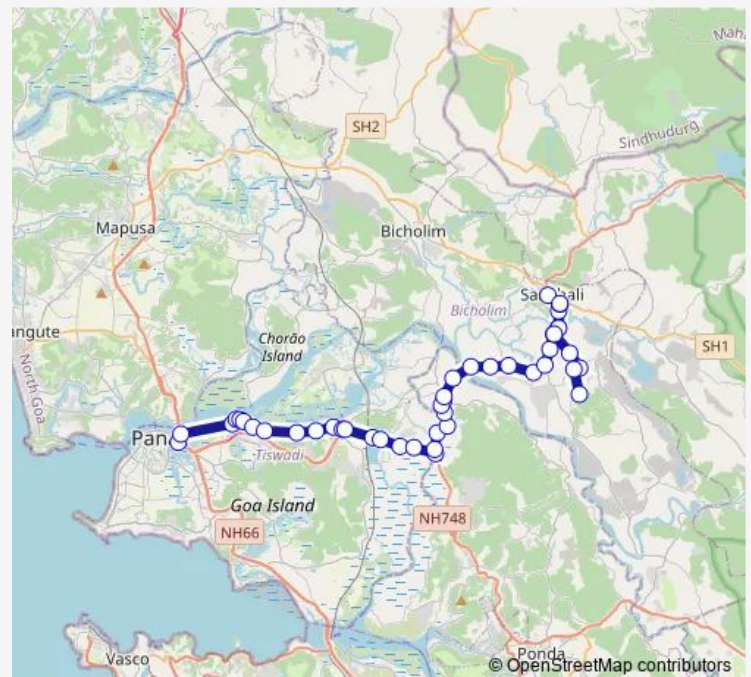

Thursday 12:10

Friday 12:10

Saturday 12:10

Sunday 12:10

Route info

Direction: Panaji KTC Bus Stand

Stops: 44

Trip Duration: 1 hour 40 min

Sesa Goa, Amona

Durigwada

Naveli Junction

Nhaveli

Kudne

Gavthan

Siya Petrol Pump

Sakhali Hospital