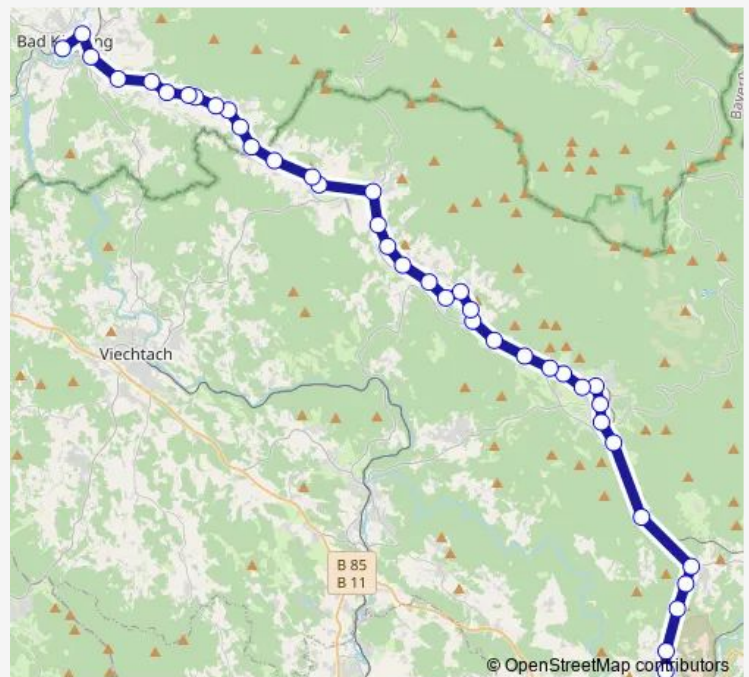

Thursday 06:55

Friday 06:55

Saturday —

Sunday —

Route info

Direction: Hötzelsried

Stops: 22

Trip Duration: 0 hour 55 min

■ 6196

BusMaps

Direction

Regen — Bad Kötzting

43 stops

[Open route schedule](#)

Regen

Regen, Stadtplatz