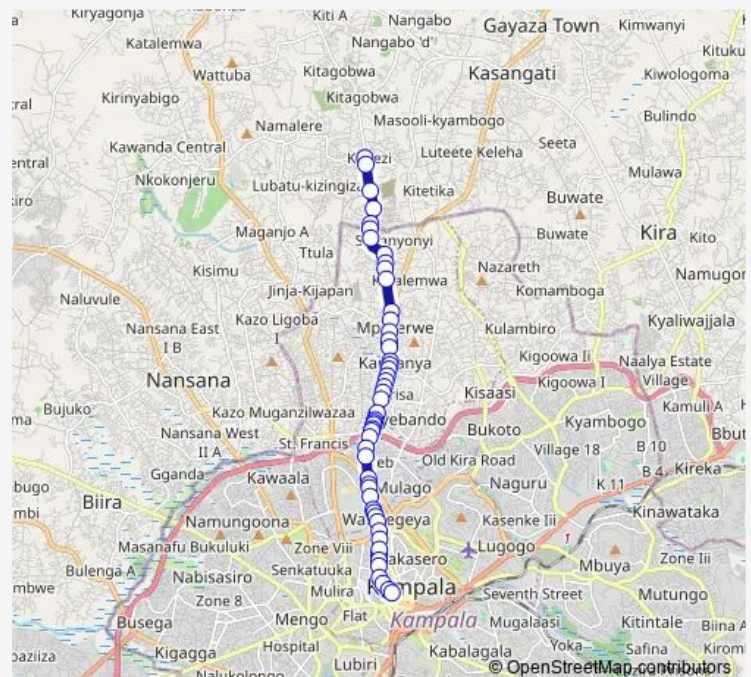

His Grace Supermarket

Gaz Petrol Station (Kanyanya)

Gaaga Bus Park - Kampala Nursery School (Kanyanya)

Route schedule

Kitezi Town — Shell Capotal

Monday 06:30-19:00

Tuesday 06:30-19:00

Wednesday 06:30-19:00

Thursday 06:30-19:00

Friday 06:30-19:00

Saturday 06:30-19:00

Sunday 06:30-19:00

Route info

Direction: Kitezi Town

Stops: 54

Trip Duration: 1 hour 5 min

IC065 — Kitezi Town-New Taxi Park

Inftra Uganda

Lwakataka

Gayaza Rd (Kyamuka; Kyebando)

Kyebando Boda Boda

Rest Valley Club (Kyebando)

Cock N Bull Bar (Kyebando)

Delta Fuel Station (Kyebando)