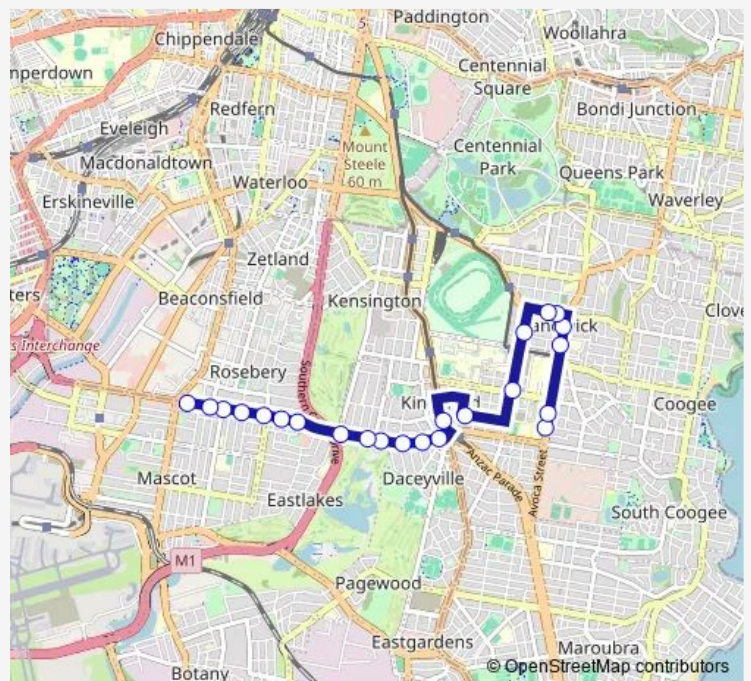

Gardeners Rd Opp Leonard Av

Gardeners Rd Opp Eastern Av

Gardeners Rd Opp Tunstall Av

Gardeners Rd After Racecourse Pl

Gardeners Rd Before Maloney St

Lakes Hotel, Gardeners Rd

Rosebery Post Office, Gardeners Rd

Route schedule

Randwick Boys High School, Avoca St, Stand J — Gardeners Rd Opp Gardeners Road Public School

Monday	15:31
Tuesday	14:45-15:42
Wednesday	14:45-15:42
Thursday	15:31
Friday	15:31
Saturday	—
Sunday	—

Route info

Direction: Randwick Boys High School, Avoca St, Stand J

Stops: 23

Trip Duration: 0 hour 26 min

636e — Randwick High Schools to Gardeners and Botany Rds

Gardeners Rd At Sutherland St

Gardeners Rd Opp Dunning Av