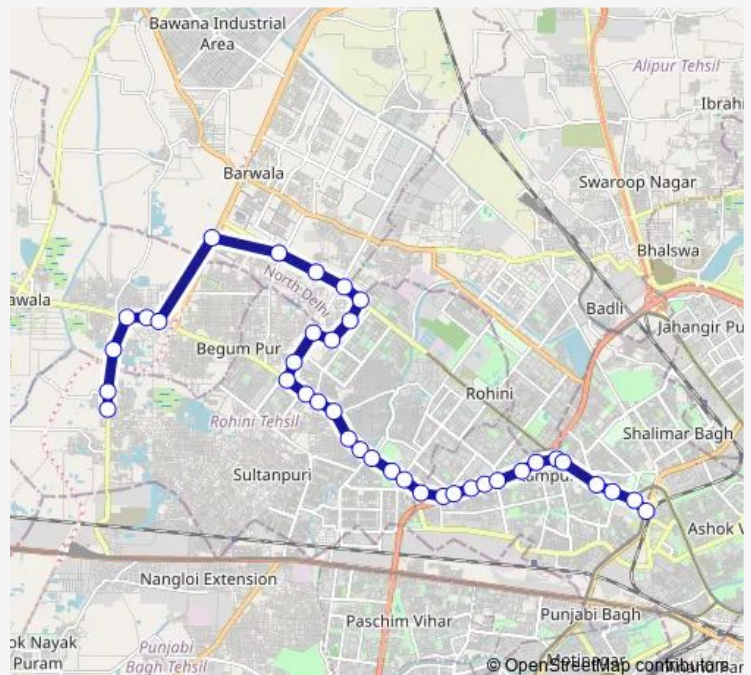

Brahm Shakti Hospital

Buddh Vihar

Krishna Vihar

Route schedule

Mubarak Pur Crossing — Wazirpur Depot

Monday 07:25-16:25

Tuesday 07:25-16:25

Wednesday 07:25-16:25

Thursday 07:25-16:25

Friday 07:25-16:25

Saturday 07:25-16:25

Sunday 07:25-16:25

Route info

Direction: Mubarak Pur Crossing

Stops: 38

Trip Duration: 1 hour 25 min