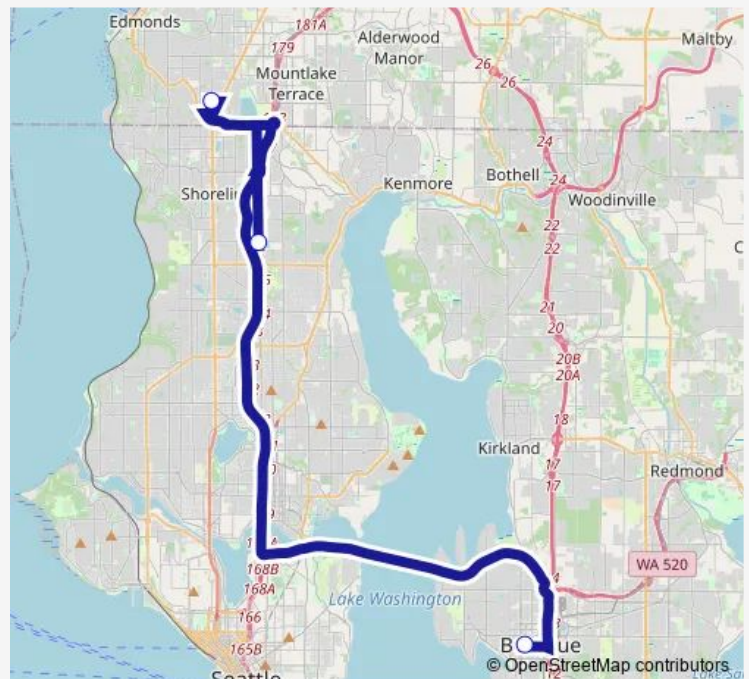

## Bus (Everest) Shoreline - Edmonds PM

[Go to website](#)

### Direction

Everest — Everest - Shoreline

3 stops

[Open route schedule](#)

Everest

Everest - Edmonds

Everest - Shoreline

### Route schedule

Everest — Everest - Shoreline

Monday 16:20-18:20

Tuesday 16:20-18:20

Wednesday 16:20-18:20

Thursday 16:20-18:20

Friday 16:20-18:20

Saturday —

### Route info

Direction: Everest

Stops: 3

Trip Duration: 1 hour 0 min

(Everest) Shoreline - Edmonds PM

(Everest) Shoreline - Edmonds PM Bus time schedules and route maps are available in an offline PDF at [busmaps.com](https://busmaps.com). Use the [busmaps.com](https://busmaps.com) website to see live bus times, train schedule or subway schedule, and step-by-step directions for all public transit in