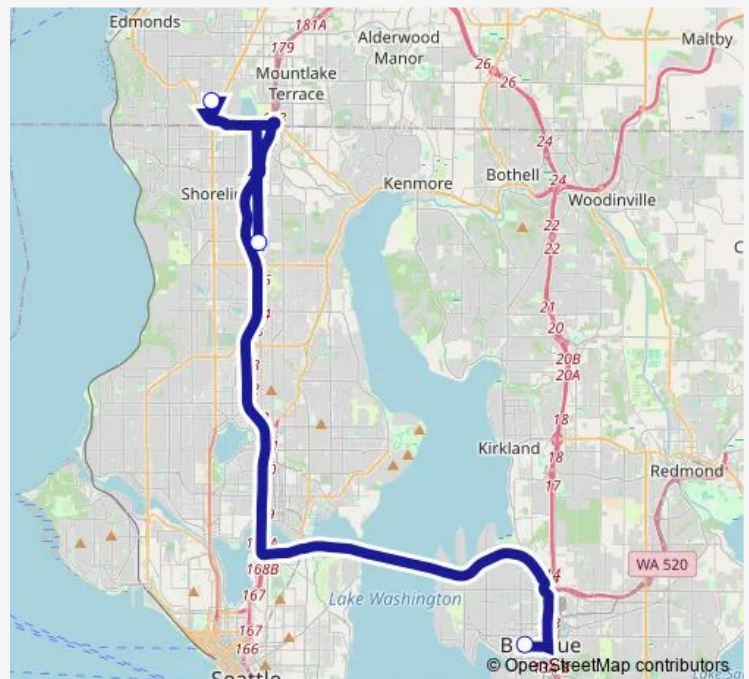

## Bus (Everest) Shoreline - Edmonds Pm

[Go to website](#)

### Direction

Everest — Everest - Shoreline

3 stops

[Open route schedule](#)

Everest

Everest - Edmonds

Everest - Shoreline

### Route schedule

Everest — Everest - Shoreline

Monday	16:20-18:20
Tuesday	16:20-18:20
Wednesday	16:20-18:20
Thursday	16:20-18:20
Friday	16:20-18:20
Saturday	—
Sunday	—

### Route info

Direction: Everest

Stops: 3

Trip Duration: 1 hour 10 min

(Everest) Shoreline - Edmonds Pm

(Everest) Shoreline - Edmonds Pm Bus time schedules and route maps are available in an offline PDF at [busmaps.com](https://busmaps.com). Use the [busmaps.com](https://busmaps.com) website to see live bus times, train schedule or subway schedule, and step-by-step directions for all public transit in Bellevue