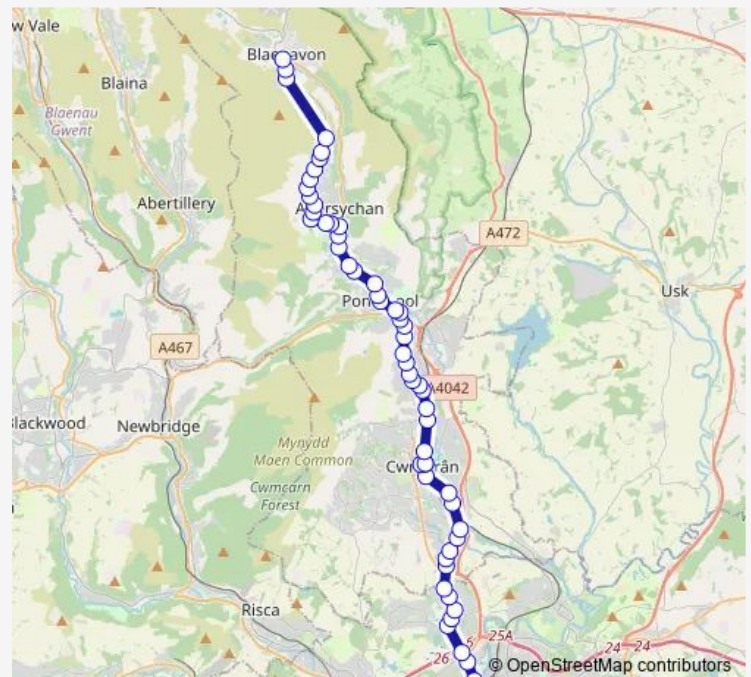

Thursday 16:18-17:50

Friday 16:18-17:50

Saturday —

Sunday —

Route info

Direction: Market Square 16

Stops: 48

Trip Duration: 1 hour 8 min