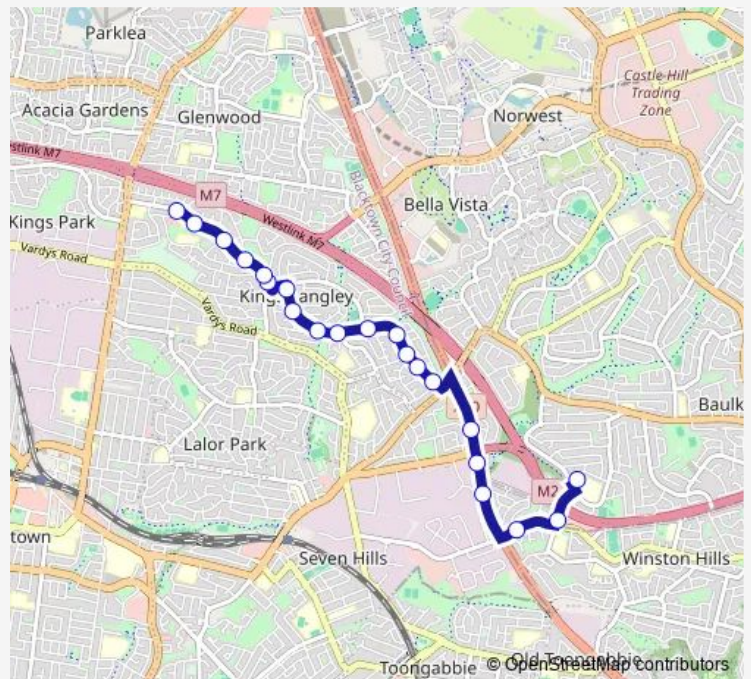

School Bus 8552 Model Farms HS to Kings Langley

[Go to website](#)

Direction

Model Farms High School, Redmond Av — Kings Langley Shopping Centre, James Cook Dr

21 stops

[Open route schedule](#)

- Model Farms High School, Redmond Av
- Winston Hills Mall, Langdon Rd
- Caroline Chisholm Dr Before Carmel Pl
- Old Windsor Rd Opp Madonna St
- Old Windsor Rd Opp Sierra Pl
- Old Windsor Rd Opp Valerie Av
- Joseph Banks Dr After Seven Hills Rd
- Joseph Banks Dr At Reading Av
- 51 Joseph Banks Dr
- Joseph Banks Dr Opp Plymouth Cres
- Joseph Banks Dr Opp Whitby Rd
- Joseph Banks Dr Opp Robyn Castle Tennis Complex
- Joseph Banks Dr Opp Molyneaux Av
- Joseph Banks Dr Opp Pickersgill St
- Joseph Banks Dr At Marton Cres
- James Cook Dr After Whitby Rd
- James Cook Dr Opp Spring Av
- James Cook Dr At Isaac Smith Pde
- 69 James Cook Dr
- James Cook Dr At Simpson Pl
- Kings Langley Shopping Centre, James Cook Dr

Route schedule

Model Farms High School, Redmond Av — Kings Langley Shopping Centre, James Cook Dr

Monday	15:10
Tuesday	15:10
Wednesday	15:10
Thursday	15:10
Friday	15:10
Saturday	—
Sunday	—

Route info

Direction: Model Farms High School, Redmond Av

Stops: 21

Trip Duration: 0 hour 25 min

8552 — Model Farms HS to Kings Langley **BusMaps**

8552 School Bus time schedules and route maps are available in an offline PDF at busmaps.com. Use the busmaps.com website to see live bus times, train schedule or subway schedule, and step-by-step directions for all public transit in Parramatta