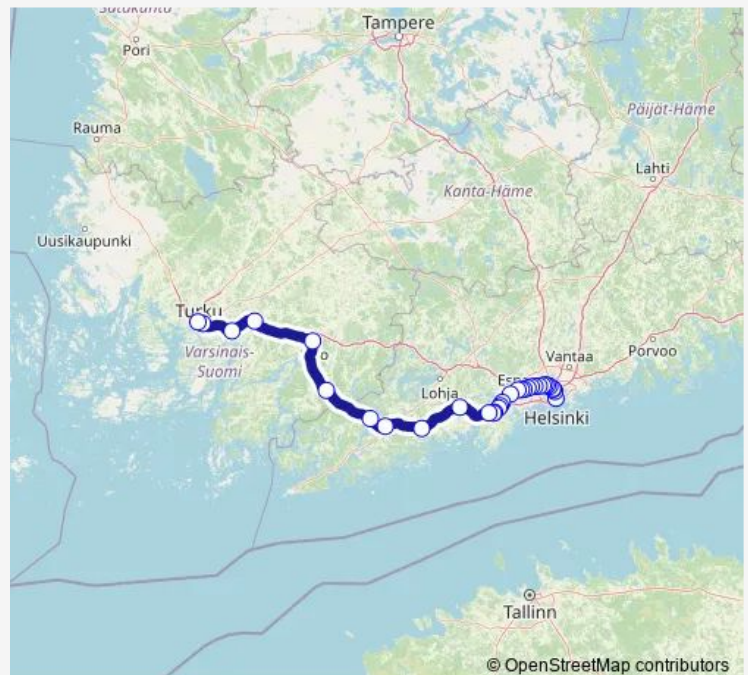

Thursday —

Friday 09:35

Saturday 09:35

Sunday 09:35

Route info

Direction: Helsinki

Stops: 32

Trip Duration: 2 hour 4 min

■ IC 947 — Helsinki - Turku

Kirkkonummi

Siuntio

Inkoo

Karjaa

Pohjankuru

Ervelä

Salo