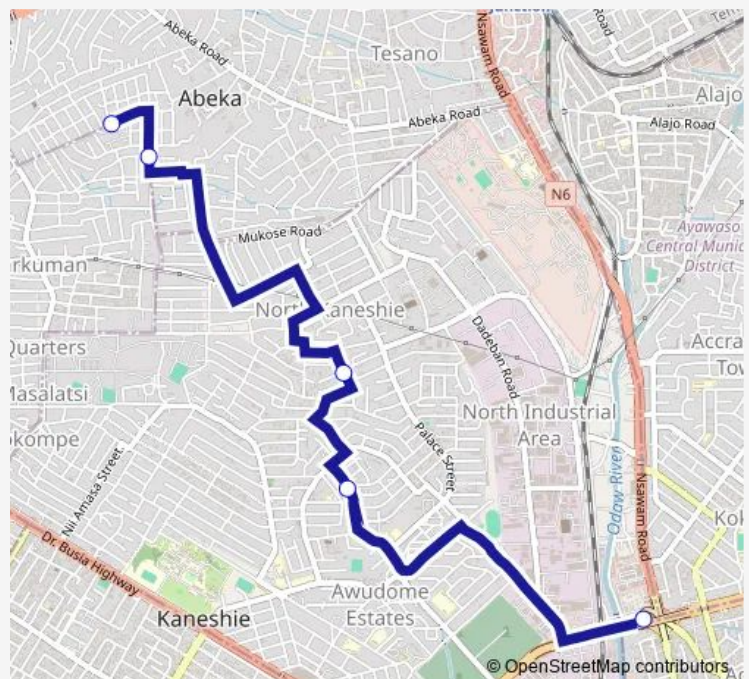

Bus 192A Circle Odorna Station to Fadama Last Stop

[Go to website](#)

Direction

Terminal Circle Odorna Station — Terminal Fadama Last Stop

5 stops

[Open route schedule](#)

Terminal Circle Odorna Station

Love Community

Orgle Road

Kelewele Junction

Terminal Fadama Last Stop

Route schedule

Terminal Circle Odorna Station — Terminal Fadama Last Stop

Monday 08:39

Tuesday 08:39

Wednesday 08:39

Thursday 08:39

Friday 08:39

Saturday 08:39

Sunday 08:39

Route info

Direction: Terminal Circle Odorna Station

Stops: 5

Trip Duration: 0 hour 37 min

192A — Circle Odorna Station to Fadama Last Stop

192A Bus time schedules and route maps are available in an offline PDF at busmaps.com. Use the busmaps.com website to see live bus times, train schedule or subway schedule, and step-by-step directions for all public transit in Accra