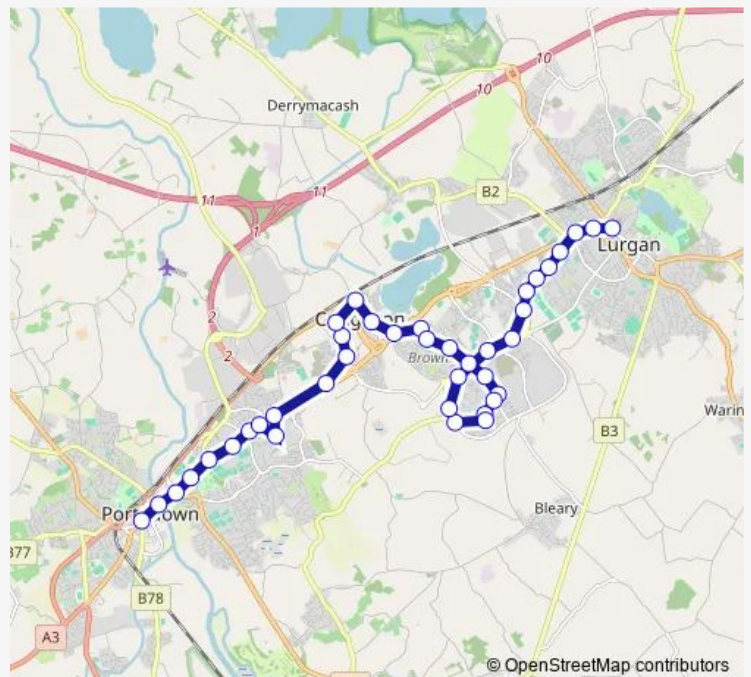

Thursday 17:35-20:10

Friday 17:35-20:10

Saturday 17:45-20:00

Sunday —

Route info

Direction: High Street Stop A

Stops: 39

Trip Duration: 0 hour 30 min

46c — Portadown, Danske Bank - Lurgan, Market Street **BusMaps**

Lismore

Moyraverty Road

Larkfield

Moyraverty

Garrymore

Bluestone Business Park 2

Rossmoyle

Hill Street

Edward Street

Market Street Stop C

Direction

Market Street Stop A — High Street

39 stops

[Open route schedule](#)

Market Street Stop A

Sunday 18:00

Route info

Direction: Market Street Stop A

Stops: 39

Trip Duration: 0 hour 32 min

Craigavon Bus Station

Omniplex

Tesco Lay-by Highfield Road