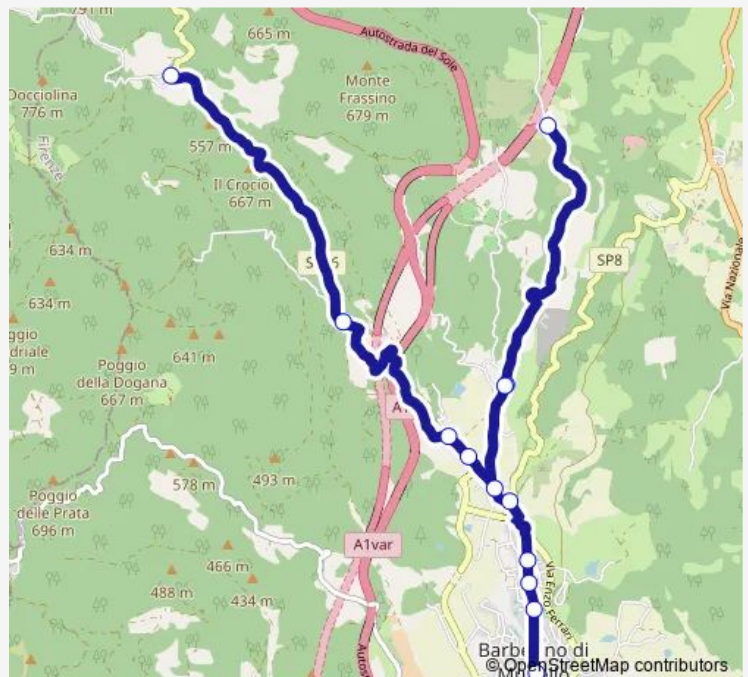

Piangianni_V

Via Garibaldi

Barberino Scuole Medie *

Barberino Bolognese

Barberino Via Repubblica_V

Barberino Centro Cavour_V *

Route schedule

Mangona — Barberino Centro Cavour_V *

Monday 07:10

Tuesday 07:10

Wednesday 07:10

Thursday 07:10

Friday 07:10

Saturday —

Sunday —

Route info

Direction: Mangona

Stops: 16

Trip Duration: 0 hour 45 min

301_6 — Barberino Di Mugello - Mangona/Polveraia

Direction

Barberino Centro Cavour * — Mangona

13 stops

[Open route schedule](#)

Stops: 13

Trip Duration: 0 hour 30 min

Direction

Mangona — Barberino Centro Cavour_V *

10 stops

[Open route schedule](#)

Mangona

Montepiano