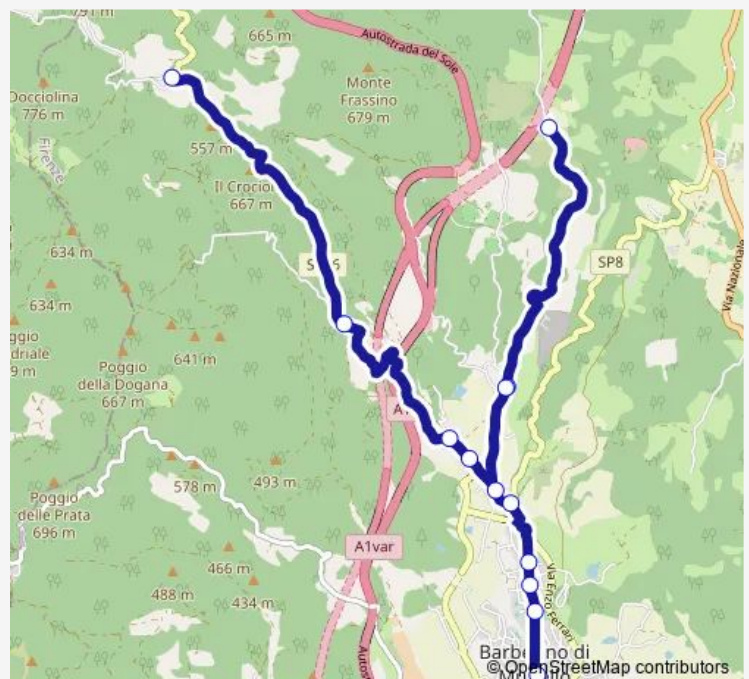

Monday 07:10

Tuesday 07:10

Wednesday 07:10

Thursday 07:10

Friday 07:10

Saturday —

Sunday —

Route info

Direction: Mangona

Stops: 16

Trip Duration: 0 hour 45 min

301_6 — Barberino Di Mugello - Mangona/Polveraia

Direction

undefined — undefined

0 stops

[Open route schedule](#)**Route schedule**

undefined — undefined

Monday	06:55
Tuesday	06:55-13:00
Wednesday	06:55-13:00
Thursday	06:55
Friday	06:55-13:00
Saturday	—
Sunday	—

Route info

Direction:

Stops: 0

Trip Duration: — min

Direction

Mangona — Barberino Centro Cavour_V *

Wednesday 13:30-16:35

Thursday 16:35

Friday 13:30-16:35

Saturday —

Sunday —

Route info

Direction: Mangona

Stops: 10