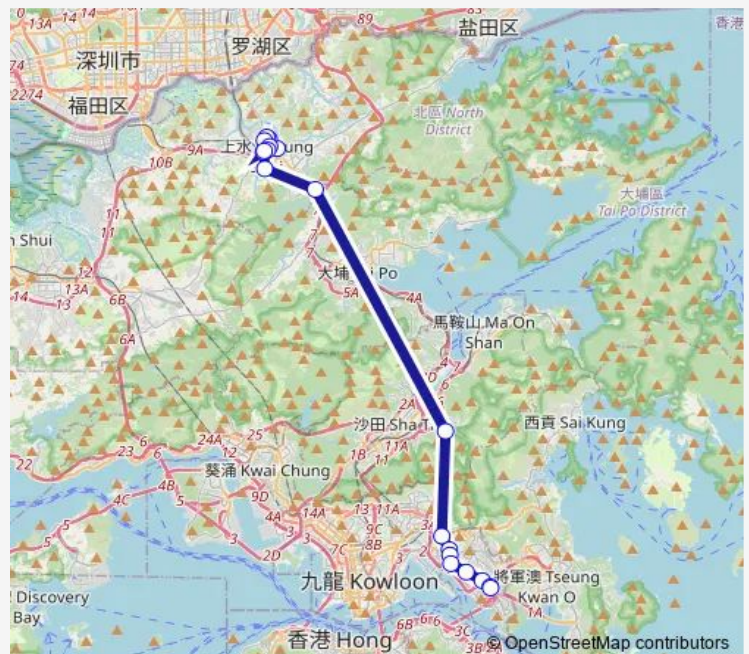

[Ctb] Tate'S Cairn Tunnel BUS-BUS Interchange|[Kmb+Ctb] Tate'S Cairn Tunnel/<Br>Tate'S Cairn Tunnel BUS-BUS Interchange|[Kmb] Tate'S Cairn Tunnel

[Kmb] KAI YIP Estate

[Kmb] Kowloon BAY Station

### Route schedule

[Ctb] TIN Ping Estate|[Kmb] TIN Ping Estate BUS Terminus|[Lwb] TIN Ping Estate — [Ctb] LAM TIN Station|[Kmb+Ctb] LAM TIN Station/<Br>Lam TIN Station|[Kmb] LAM TIN Station|[Xb] LAM TIN Station Public Transport Interchange

### Route info

Direction: [Ctb] TIN Ping Estate|[Kmb] TIN Ping Estate BUS Terminus|[Lwb] TIN Ping Estate

Stops: 19

Trip Duration: 1 hour 5 min

[Ctb] Lower Ngau TAU KOK Estate, Kwun Tong Road|[Kmb+Ctb] Lower Ngau TAU KOK Estate/<Br>Lower Ngau TAU KOK Estate, Kwun Tong Road|[Kmb] Lower Ngau TAU KOK Estate