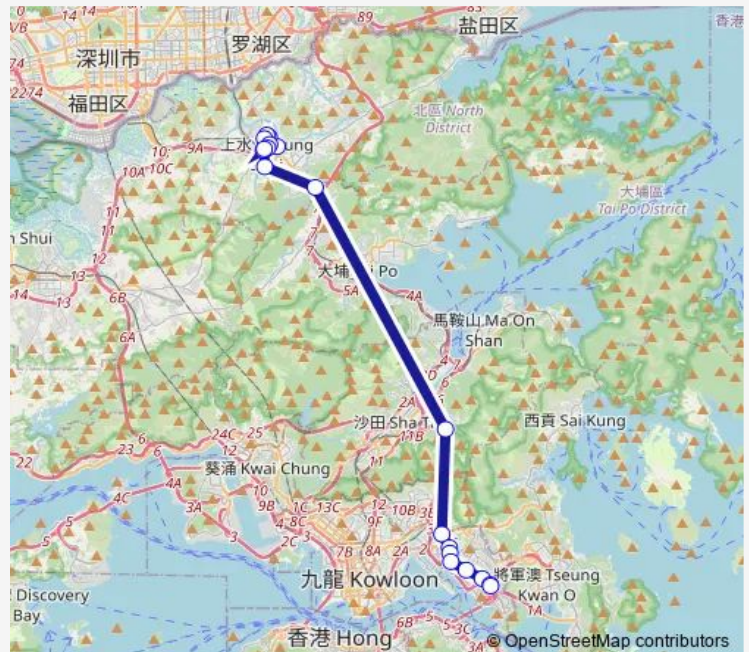

[Ctb] Tate'S Cairn Tunnel BUS-BUS Interchange|[Kmb+Ctb] Tate'S Cairn Tunnel/
Tate'S Cairn Tunnel Toll Plaza|[Kmb] Tate'S Cairn Tunnel

[Kmb] KAI YIP Estate

[Kmb] Kowloon BAY Station

Route schedule

[Ctb] TIN Ping Estate|[Kmb] TIN Ping Estate BUS Terminus|[Lwb] TIN Ping Estate — [Ctb] LAM TIN Station|[Kmb+Ctb] LAM TIN Station/
Lam TIN Station|[Kmb] LAM TIN Station|[Xb] LAM TIN Station Public Transport Interchange

Monday	06:00-19:00
Tuesday	06:00-19:00
Wednesday	06:00-19:00
Thursday	06:00-19:00
Friday	06:00-19:00
Saturday	06:00-22:00
Sunday	06:00-22:00

Route info

Direction: [Ctb] TIN Ping Estate|[Kmb] TIN Ping Estate BUS Terminus|[Lwb] TIN Ping Estate

Stops: 19

Trip Duration: 1 hour 19 min

■ 277E — Sheung Shui (TIN Ping) - LAM TIN Station

[Ctb] Lower Ngau TAU KOK Estate, Kwun Tong Road|[Kmb+Ctb] Lower Ngau TAU KOK Estate/
Lower Ngau TAU KOK Estate, Kwun Tong Road|[Kmb] Lower Ngau TAU KOK Estate