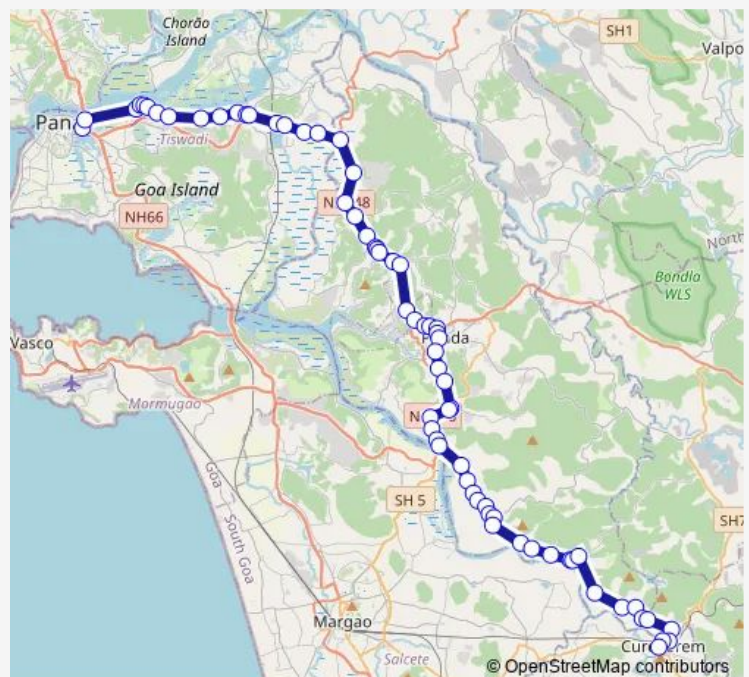

Thursday 10:10-16:45

Friday 10:10-16:45

Saturday 10:10-16:45

Sunday 10:10-16:45

Route info

Direction: Panaji KTC Bus Stand

Stops: 66

Trip Duration: 2 hour 5 min