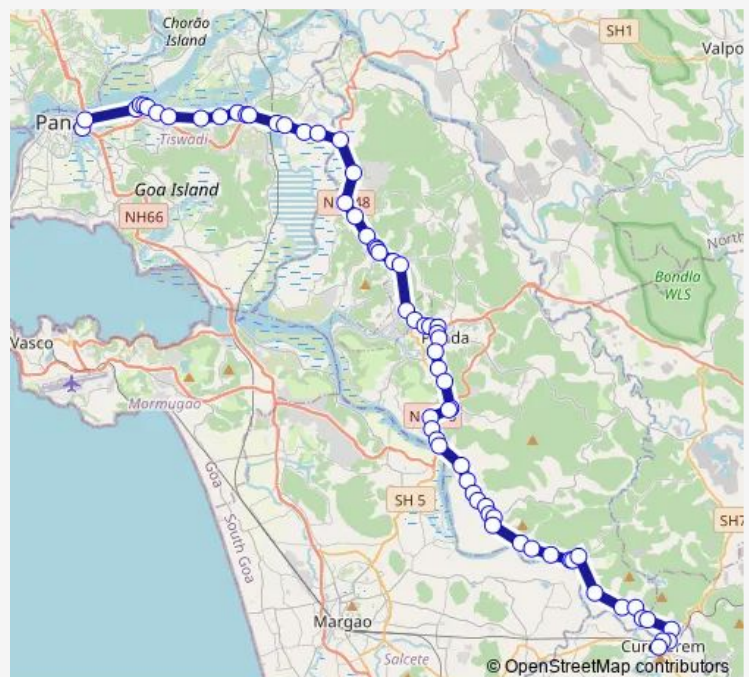

Thursday 10:10-16:45

Friday 10:10-16:45

Saturday 10:10-16:45

Sunday 10:10-16:45

Route info

Direction: Panaji KTC Bus Stand

Stops: 66

Trip Duration: 2 hour 0 min