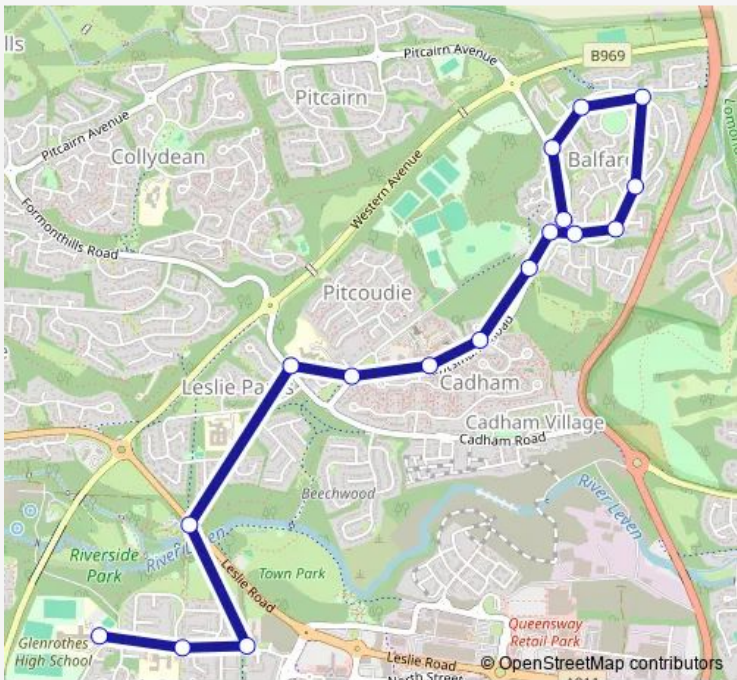

Bus GR3 Glenrothes High School - Pitcairn

[Go to website](#)

Direction
 Glenrothes High School — Kilmichael Road - South
 17 stops
[Open route schedule](#)

- Glenrothes High School
- Willow Crescent
- Jubilee Grove
- Riverside Park
- Lodge Rise
- Huntsmans Road
- Fire Station
- Julian Road
- Gilvenbank Park
- Kilmichael Road - South
- Affric Road
- Blairadam Court
- Tummel Road
- Glengarry Court
- Strathyre Place
- Kilmichael Road - North
- Kilmichael Road - South

Route schedule
 Glenrothes High School — Kilmichael Road - South

Monday	15:20
Tuesday	15:20
Wednesday	14:30
Thursday	14:30
Friday	14:30
Saturday	—
Sunday	—

Route info
 Direction: Glenrothes High School
 Stops: 17
 Trip Duration: 0 hour 16 min

■ GR3 — Glenrothes High School - Pitcairn **BusMaps**

Direction

undefined — undefined

0 stops

[Open route schedule](#)**Route schedule**

undefined — undefined

Monday	08:14
Tuesday	08:14
Wednesday	08:14
Thursday	08:14
Friday	08:14
Saturday	—
Sunday	—

Route info

Direction:

Stops: 0

Trip Duration: — min

GR3 Bus time schedules and route maps are available in an offline PDF at busmaps.com. Use the busmaps.com website to see live bus times, train schedule or subway schedule, and step-by-step directions for all public transit in Glenrothes