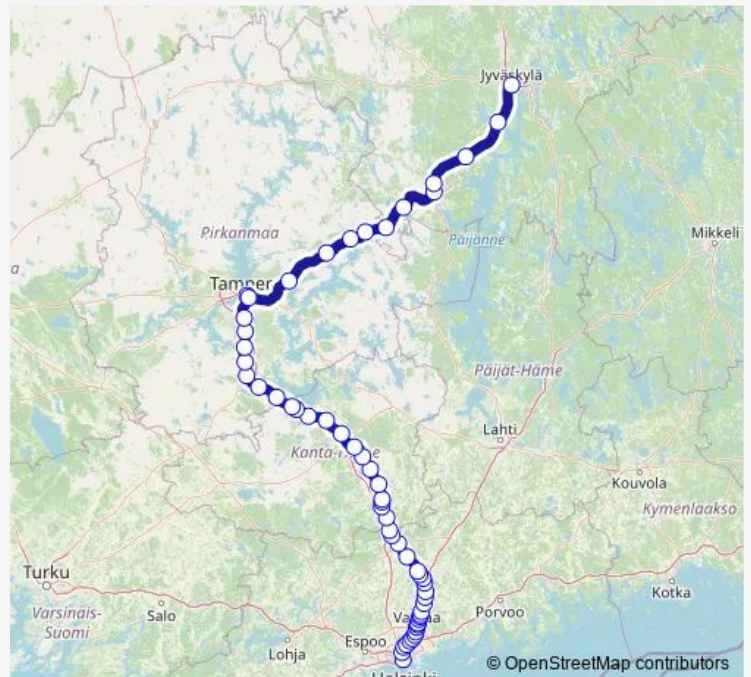

### Direction

undefined — undefined

0 stops

[Open route schedule](#)

### Route schedule

undefined — undefined

Monday 14:03

Tuesday 14:03

Wednesday 14:03

Thursday 14:03

Friday 14:03

Saturday —

### Route info

Direction:

Stops: 0

Trip Duration: — min

■ S 87 — Helsinki - Jyväskylä