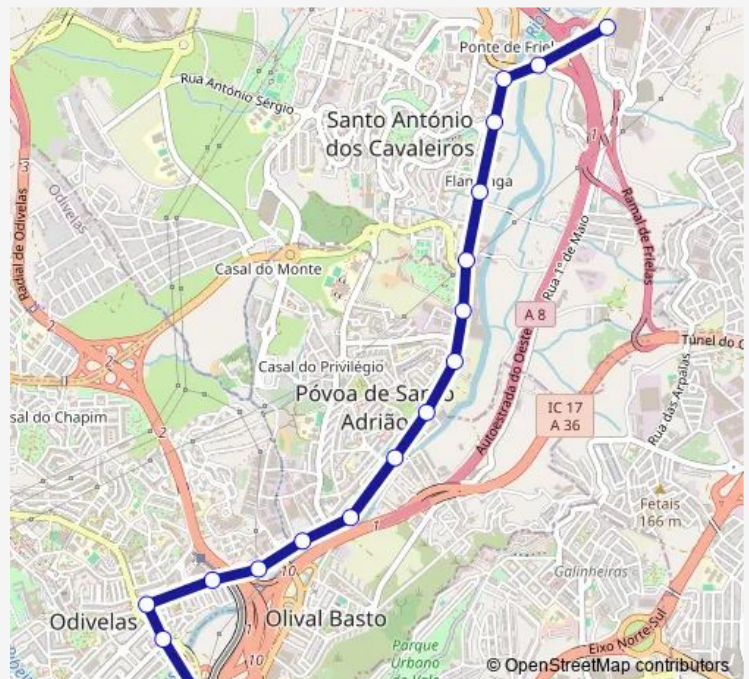

Póvoa Sto Adrião (R Gen Alves Roçadas 2)

Póvoa Sto Adrião (R Gen Alves Roçadas 13)

Odivelas (R Gen Alves Roçadas 38)

Odivelas (Metro) R Almeida Garrett 12

Odivelas (R M Caldas Xavier 55 A) Centro Comercia

Odivelas (R Guilh Gomes Fernandes 9) Arcada

Sr Roubado (Metro)

Route schedule

Loures (Ikea) — Sr Roubado (Metro)

Monday	08:45
Tuesday	08:45
Wednesday	08:45
Thursday	08:45
Friday	08:45
Saturday	08:45
Sunday	09:45

Route info

Direction: Loures (Ikea)

Stops: 17

Trip Duration: 0 hour 20 min

238 - Loures (Ikea) - Sr Roubado (Metro)

Bus time schedules and route maps are available in an offline PDF at busmaps.com. Use the busmaps.com website to see live bus times, train schedule or subway schedule, and step-by-step directions for all public transit in Lisbon