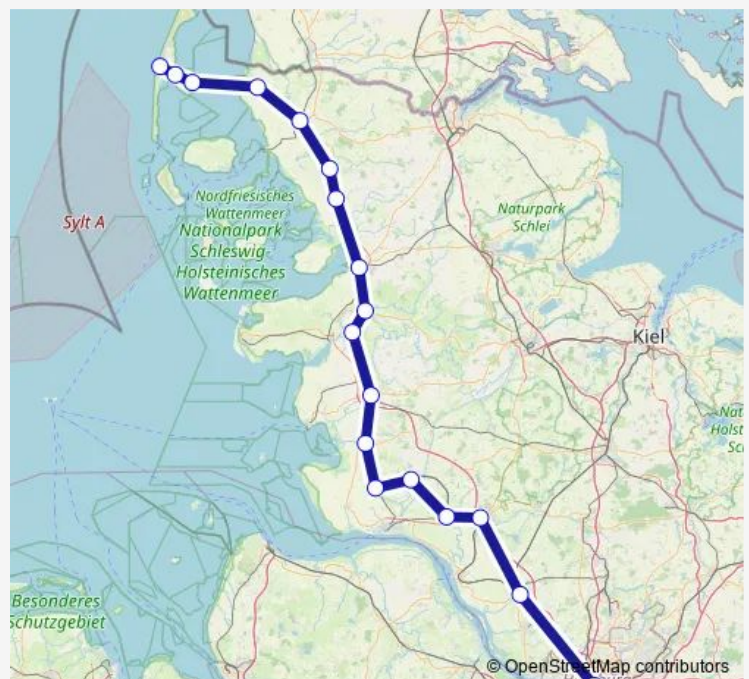

Rail Re6 Westerland > Husum > Itzehoe > Elmshorn > Hamburg-Altona

[Go to website](#)

Direction

Hamburg-Altona — Westerland(Sylt)

11 stops

[Open route schedule](#)

Hamburg-Altona

Pinneberg

Elmshorn

Itzehoe

Heide(Holst)

Husum

Niebüll

Klanxbüll

Morsum(Sylt-Ost)

Keitum

Westerland(Sylt)

Route schedule

Hamburg-Altona — Westerland(Sylt)

Monday 10:08

Tuesday —

Wednesday —

Thursday —

Friday —

Saturday —

Sunday —

Route info

Direction: Hamburg-Altona

Stops: 11

Trip Duration: 2 hour 56 min

■ Re6