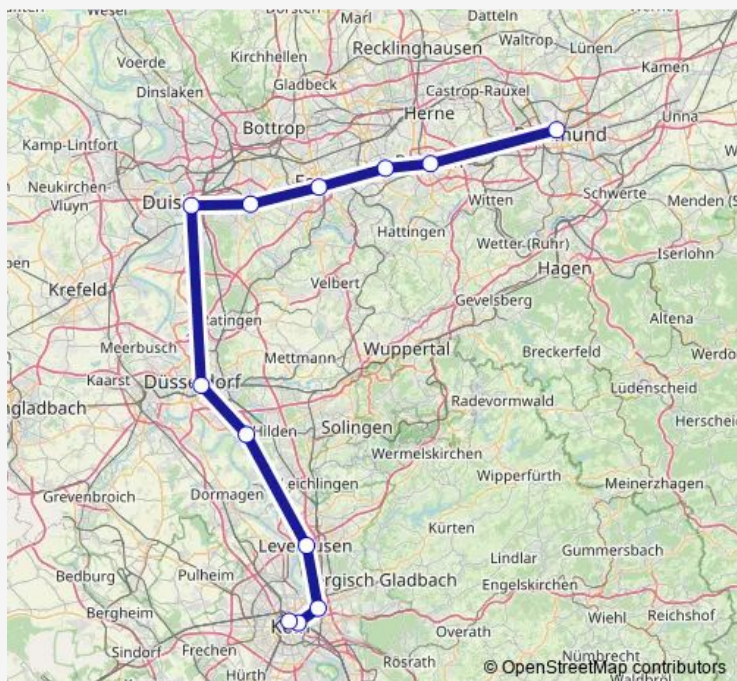

Regional Rail Service RE6

[Go to website](#)

Direction

Dortmund Hbf — Köln Hbf

9 stops

[Open route schedule](#)

Dortmund Hbf

Bochum Hbf

Bochum Wattenscheid Bf

Essen Hbf

Mülheim Hauptbahnhof

Duisburg Hbf

Düsseldorf Hbf

Köln Messe/Deutz Bf

Köln Hbf

Route schedule

Dortmund Hbf — Köln Hbf

Monday —

Tuesday —

Wednesday —

Thursday —

Friday —

Saturday 12:16

Sunday —

Route info

Direction: Dortmund Hbf

Stops: 9

Trip Duration: 1 hour 26 min

RE6

Direction

Köln Hbf — Dortmund Hbf

10 stops