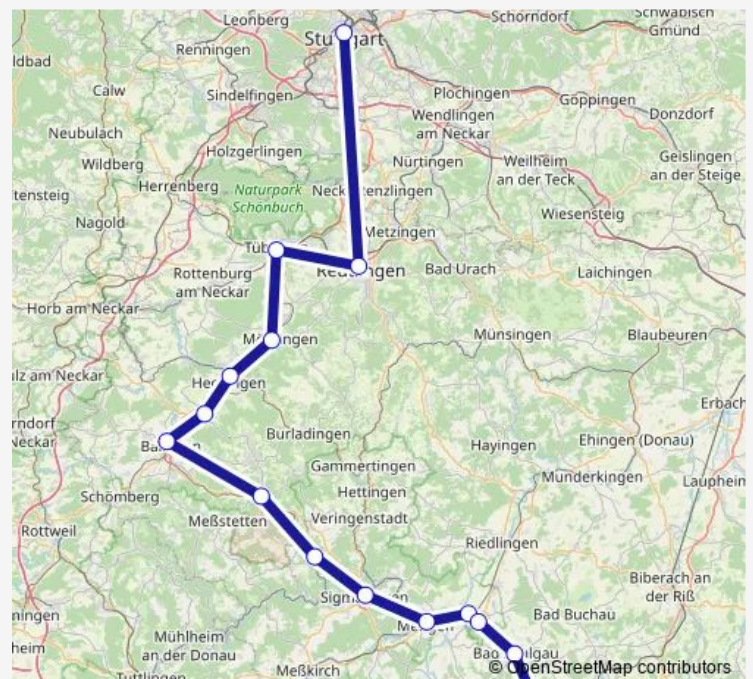

### Direction

Stuttgart Hbf — Sigmaringen

8 stops

[Open route schedule](#)

Stuttgart Hbf

Reutlingen Hbf (D)

Tübingen Hbf

Mössingen

Hechingen

Balingen (Württ)

Albstadt-Ebingen

Sigmaringen

### Route schedule

Stuttgart Hbf — Sigmaringen

Monday 22:15

Tuesday 22:15

Wednesday 22:15

Thursday 22:15

Friday —

Saturday —

### Route info

Direction: Stuttgart Hbf

Stops: 8

Trip Duration: 2 hour 2 min

■ Re6

BusMaps