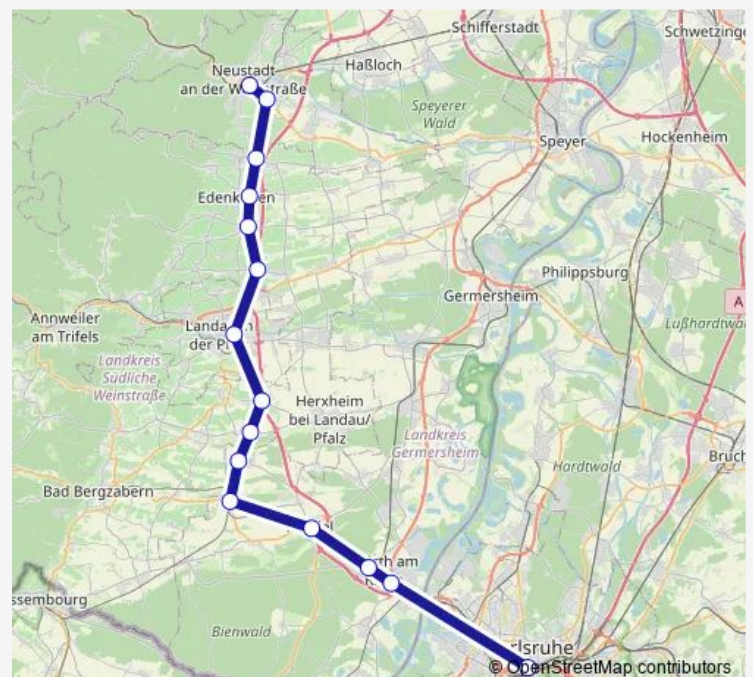

### Route schedule

Neustadt(Weinstr)Hbf — Karlsruhe Hbf

Monday 05:54

Tuesday 05:54

Wednesday —

Thursday 05:54

Friday 05:54

Saturday —

### Route info

Direction: Neustadt(Weinstr)Hbf

Stops: 14

Trip Duration: 1 hour 6 min

RE6

BusMaps