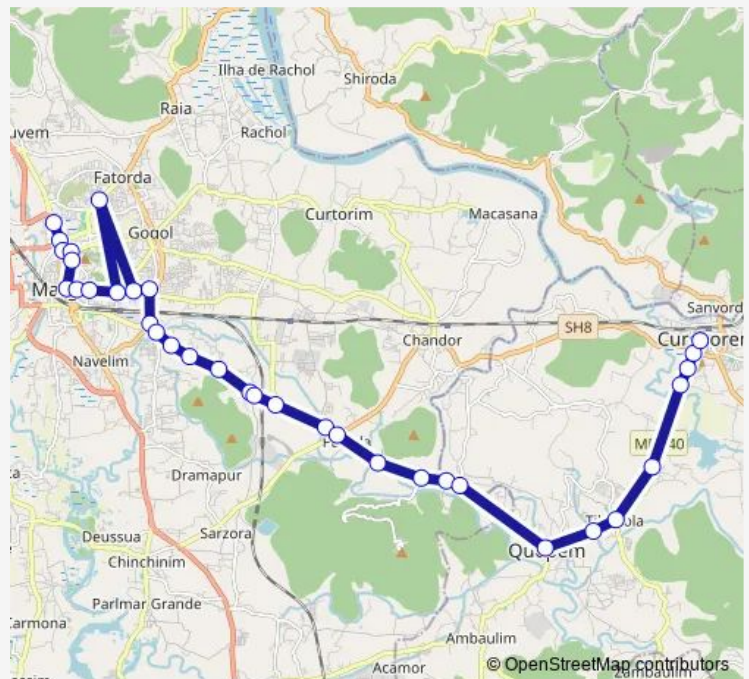

Ganapati Mandir

MES (Mrg)

Rawanfond Bridge

Route schedule

Curchorem - Savordem KTC Bus Stand — Margao KTC Bus Stand

Monday 09:05

Tuesday 09:05

Wednesday 09:05

Thursday 09:05

Friday 09:05

Saturday 09:05

Sunday 09:05

Route info

Direction: Curchorem - Savordem KTC Bus Stand

Stops: 34

Trip Duration: 0 hour 45 min

Margao Kamat

Margao Hospicio

Margoa Holy Spirit Church & School

Margao Session Court

Colva Circle

Margao KTC Bus Stand

Direction

Margao KTC Bus Stand — Curchorem - Savordem KTC Bus Stand