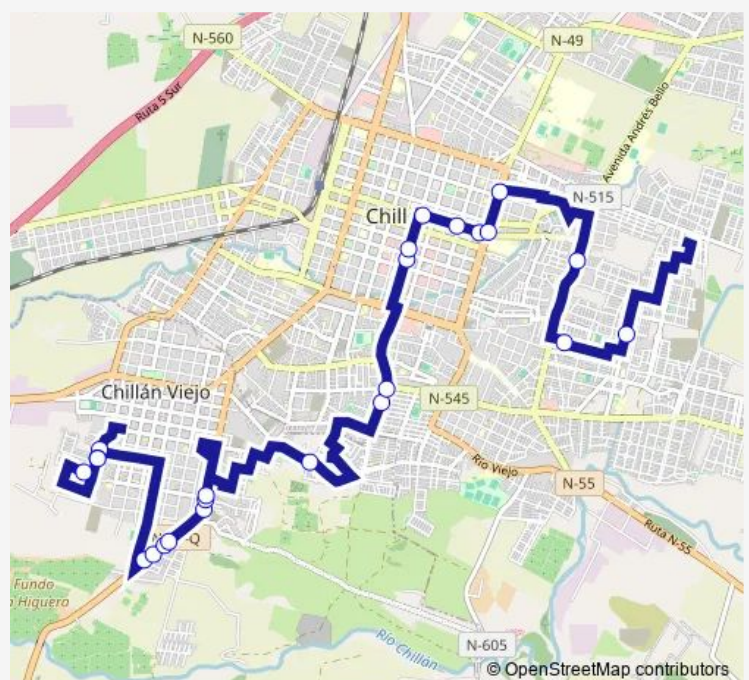

Av. Argentina / Juan DE Dios Olivares

### Route schedule

Luis Araneda / DEL Rosario — Av. Nueva Oriente / Reloncavi

Monday 06:46-19:56

Tuesday 06:46-19:56

Wednesday 06:46-19:56

Thursday 06:46-19:56

Friday 06:46-19:56

Saturday 06:46-19:56

Sunday 06:46-19:56

### Route info

Direction: Luis Araneda / DEL Rosario

Stops: 24

Trip Duration: 0 hour 47 min

LAS Rosas / Villa Belen

Cordillera / LOS Petriles

Av. Nueva Oriente / Reloncavi

13\_I Bus time schedules and route maps are available in an offline PDF at [busmaps.com](https://busmaps.com). Use the [busmaps.com](https://busmaps.com) website to see live bus times, train schedule or subway schedule, and step-by-step directions for all public transit in Chillan