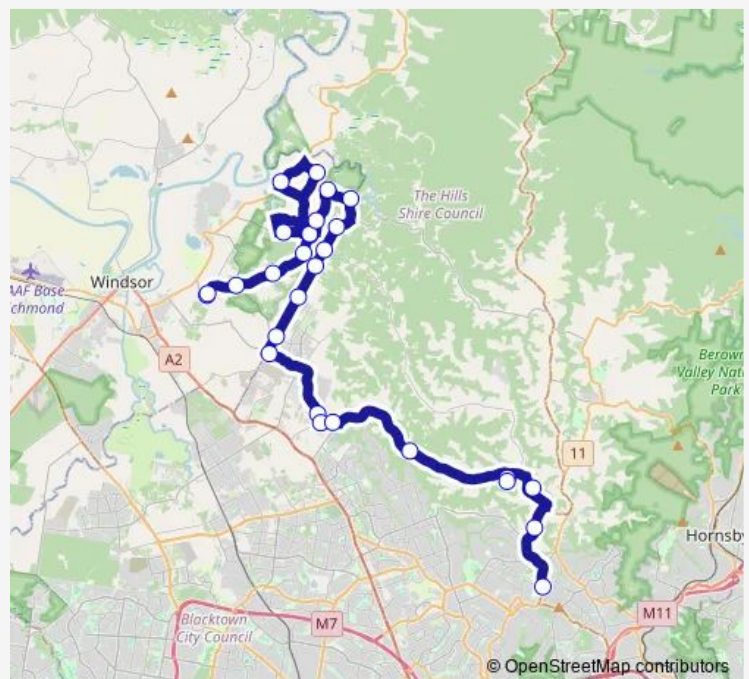

Reedy Rd Opp St Johns Rd (Hail And Ride)

Boundary Rd At Cattai Ridge Rd (Hail And Ride)

Boundary Rd Opp Maraylya Public School

Boundary Rd Opp Dunns Rd

Boundary Rd At Maguires Rd

Boundary Rd At Cataract Rd

Old Pitt Town Rd At Boundary Rd

Route schedule

Old Stock Route Rd Before Saunders Rd — Marian Catholic College, School Grounds

Monday	07:04
Tuesday	07:04
Wednesday	07:04
Thursday	07:04
Friday	07:04
Saturday	—
Sunday	—

Route info

Direction: Old Stock Route Rd Before Saunders Rd

Stops: 29

Trip Duration: 1 hour 35 min

5104 — Old Stock Route Rd before Saunders Rd to Lorien Novalis School

Nelson Rd At Mchale Way

Edwards Rd After Nelson Rd

Edwards Rd After Hession Rd

Annangrove Rd Before Currie Av

Oakhill College, Old Northern Rd

Lorien Novalis School, Old Northern Rd

Hills Grammar School Bus Bay

St Madeleine's Primary School, School Grounds