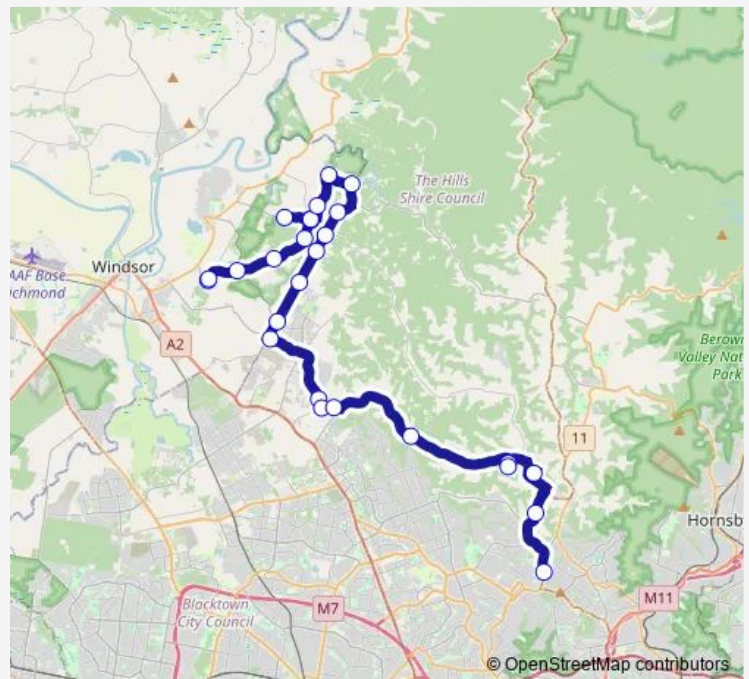

Pitt Town Dural Rd After Scheyville Rd

Pitt Town Dural Rd After Whitmore Rd

Pitt Town Dural Rd Opp Scheyville Rd

49 Fisher Rd

Fisher Rd At Reedy Rd

Reedy Rd Opp St Johns Rd (Hail And Ride)

Boundary Rd At Cattai Ridge Rd (Hail And Ride)

Boundary Rd Opp Maraylya Public School

Boundary Rd Opp Dunns Rd

Boundary Rd At Maguires Rd

Boundary Rd At Cataract Rd

Old Pitt Town Rd At Boundary Rd

Nelson Rd At Mchale Way

Edwards Rd After Nelson Rd

Route schedule

Old Stock Route Rd Before Saunders Rd — Marian Catholic College, School Grounds

Monday	07:04
Tuesday	07:04
Wednesday	07:04
Thursday	07:04
Friday	07:04
Saturday	—
Sunday	—

Route info

Direction: Old Stock Route Rd Before Saunders Rd

Stops: 27

Trip Duration: 1 hour 35 min

5104 — Old Stock Route Rd before Saunders Rd to Lorien Novalis School

Edwards Rd After Hession Rd

Annangrove Rd Before Currie Av

Oakhill College, Old Northern Rd

Lorien Novalis School, Old Northern Rd