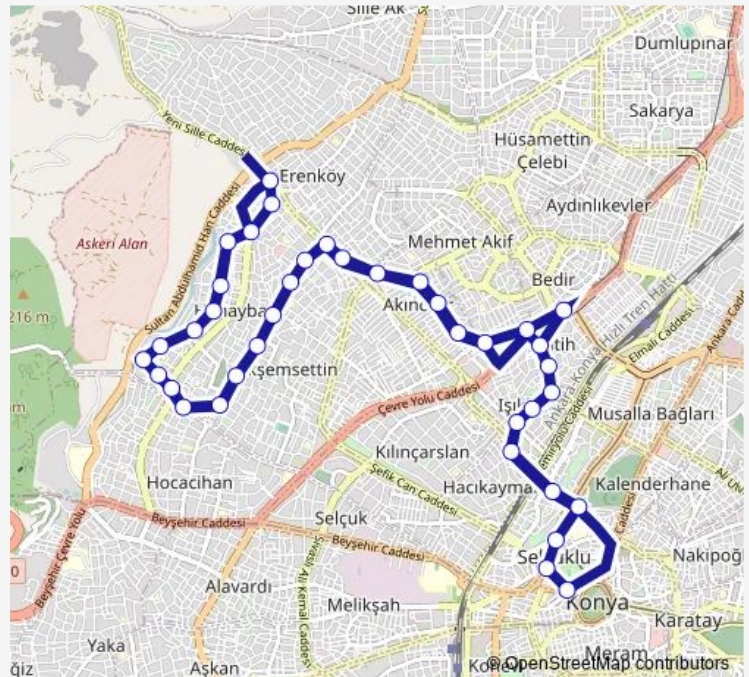

### Route schedule

Kültürpark Turnike 1 — Beşerler Cami

Monday 07:02-23:30

Tuesday 07:02-23:30

Wednesday 07:02-23:30

Thursday 07:02-23:30

Friday 07:02-23:30

Saturday 06:50-23:30

### Route info

Direction: Kültürpark Turnike 1

Stops: 38

Trip Duration: 0 hour 33 min

69-A — Hanaybaşı - Hanaybaşı

BusMaps

Seyyid

Kinataş

## Route info

Direction: Erenky Hareket Merkezi

Stops: 41

Trip Duration: 0 hour 36 min

Karamevlüt

Köşk

Mahmut Sami Ramazanođlu İhl

Mahmut Sami Ramazanođlu İhl