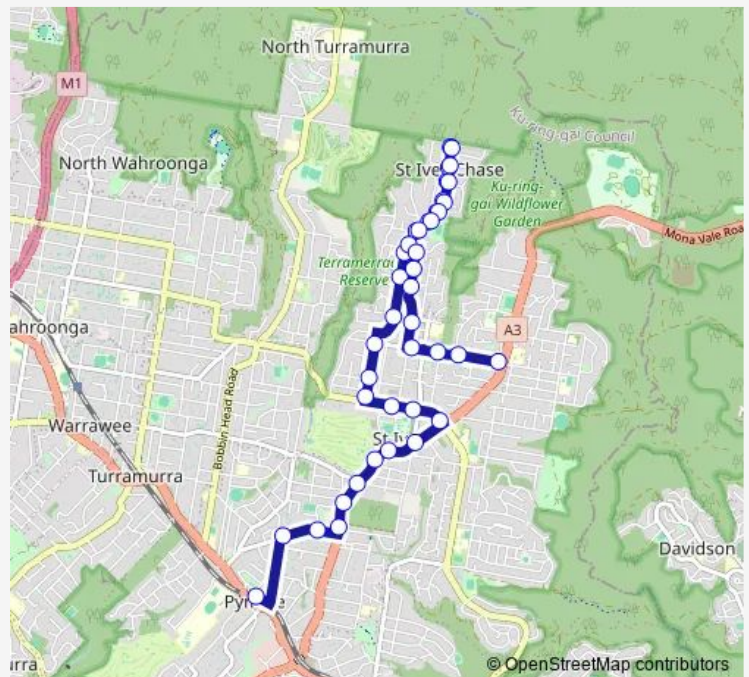

School Bus 195S2 Pymble Station to Brigidine College via St Ives Chase

[Go to website](#)

Direction

Grandview St Opp Pymble Station — Woodbury Rd Before Mona Vale Rd

41 stops

[Open route schedule](#)

- Grandview St Opp Pymble Station
- Telegraph Rd Opp Station St
- Telegraph Rd At Ganmain Rd
- Mona Vale Rd Opp Vista St
- Mona Vale Rd At Fairway Av
- Mona Vale Rd Before Pentecost Av
- Christ Church St Ives Anglican, Mona Vale Rd
- St Ives Shopping Village, Mona Vale Rd
- Mona Vale Rd At Memorial Av
- Link Rd After Mona Vale Rd
- St Ives Bowling And Recreation Club, Killeaton St
- Killeaton St After Collins Rd
- Carbeen Av After Killeaton St
- Carbeen Av At Bimburra Av
- Carbeen Av At Mudies Rd
- Warrimoo Av At Toolang Rd
- Warrimoo Av Opp Shelby Rd
- St Ives Chase Shopping Centre, Warrimoo Av
- Warrimoo Av At Awatea Rd
- Warrimoo Av Opp Warrimoo Oval

Route schedule

Grandview St Opp Pymble Station — Woodbury Rd Before Mona Vale Rd

Monday	15:50
Tuesday	15:50
Wednesday	15:50
Thursday	15:50
Friday	15:50
Saturday	—
Sunday	—

Route info

Direction: Grandview St Opp Pymble Station

Stops: 41

Trip Duration: 0 hour 25 min

Warrimoo Av Opp Aurora Dr

Warrimoo Av At Vasey Cl

Warrimoo Av Opp Tomah St

Warrimoo Av At Yarralumla Av

Warrimoo Av At Timbarra Rd

Warrimoo Av After Timbarra Rd

Collins Rd At David Cl

Collins Rd After Shelby Rd

Collins Rd After Toolang Rd

Mudies Rd At Bass Pl

Mudies Rd Opp Kenthurst Rd

Woodbury Rd Before Warrabina Av

Woodbury Rd Before Mona Vale Rd

195S2 School Bus time schedules and route maps are available in an offline PDF at busmaps.com. Use the busmaps.com website to see live bus times, train schedule or subway schedule, and step-by-step directions for all public transit in Sydney