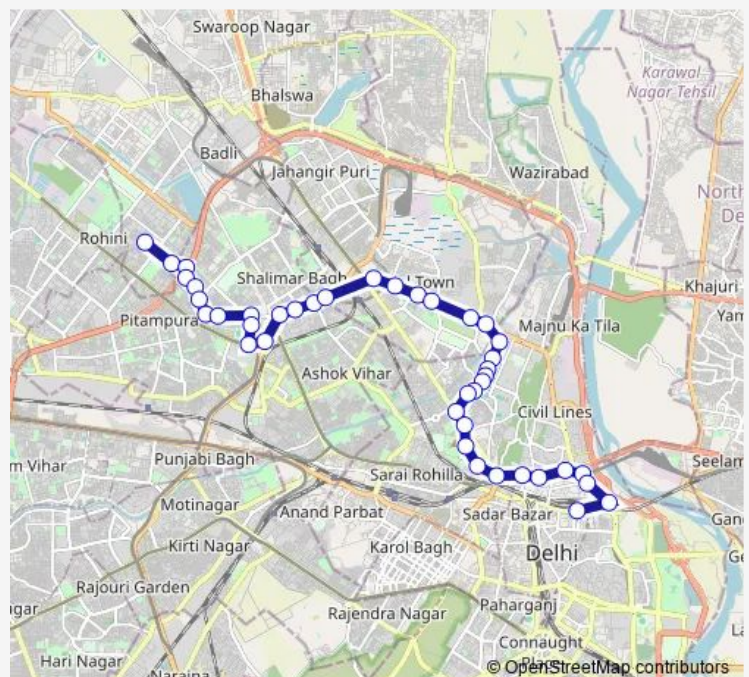

Bus 197down

[Go to website](#)

Direction

Raja Pur (Prashant Vihar) — Old Delhi Railway Station

41 stops

[Open route schedule](#)

Raja Pur (Prashant Vihar)

B Block Prashant Vihar

Model Town Ii

Alpana Cinema (Model Town Mtr Stn)

New Police Line

Route schedule

Raja Pur (Prashant Vihar) — Old Delhi Railway Station

Monday 05:40-20:45

Tuesday 05:40-20:45

Wednesday 05:40-20:45

Thursday 05:40-20:45

Friday 05:40-20:45

Saturday 05:40-20:45

Sunday 05:40-20:45

Route info

Direction: Raja Pur (Prashant Vihar)

Stops: 41

Trip Duration: 1 hour 12 min