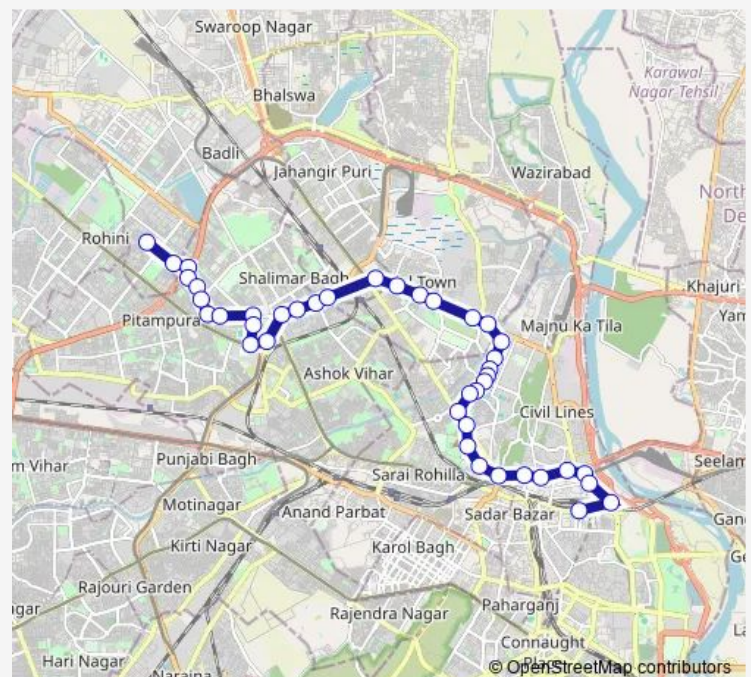

Bus 197down

[Go to website](#)

Direction

Raja Pur (Prashant Vihar) — Old Delhi Railway Station

41 stops

[Open route schedule](#)

Raja Pur (Prashant Vihar)

B Block Prashant Vihar

Model Town Ii

Alpana Cinema (Model Town Mtr Stn)

New Police Line

Route schedule

Raja Pur (Prashant Vihar) — Old Delhi Railway Station

Monday 05:40-20:45

Tuesday 05:40-20:45

Wednesday 05:40-20:45

Thursday 05:40-20:45

Friday 05:40-20:45

Saturday 05:40-20:45

Sunday 05:40-20:45

Route info

Direction: Raja Pur (Prashant Vihar)

Stops: 41

Trip Duration: 1 hour 12 min