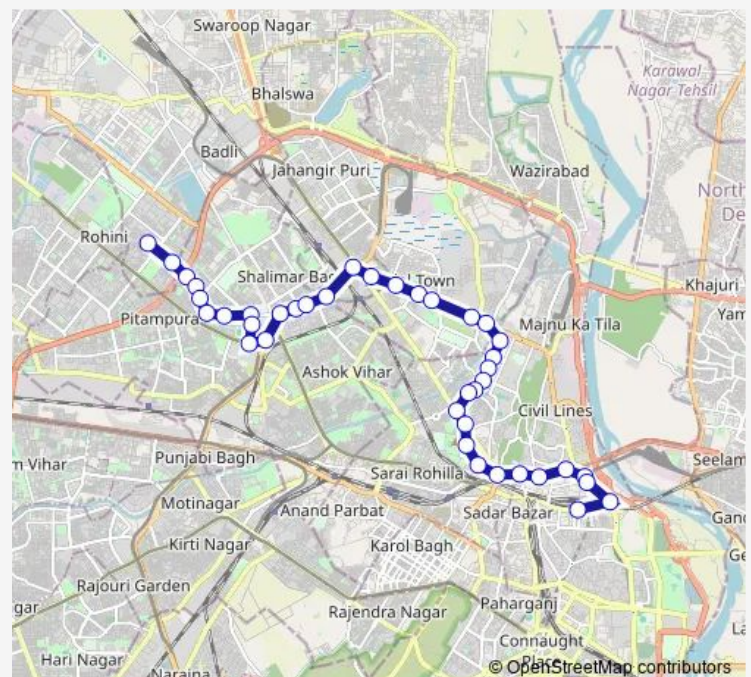

Bus 197down

[Go to website](#)

Direction

Raja Pur (Prashant Vihar) — Old Delhi Railway Station

40 stops

[Open route schedule](#)

Raja Pur (Prashant Vihar)

B Block Prashant Vihar

Model Town Ii

Alpana Cinema (Model Town Mtr Stn)

New Police Line

Route schedule

Raja Pur (Prashant Vihar) — Old Delhi Railway Station

Monday 05:30-19:45

Tuesday 05:30-19:45

Wednesday 05:30-19:45

Thursday 05:30-19:45

Friday 05:30-19:45

Saturday 05:30-19:45

Sunday 05:30-19:45

Route info

Direction: Raja Pur (Prashant Vihar)

Stops: 40

Trip Duration: 1 hour 12 min