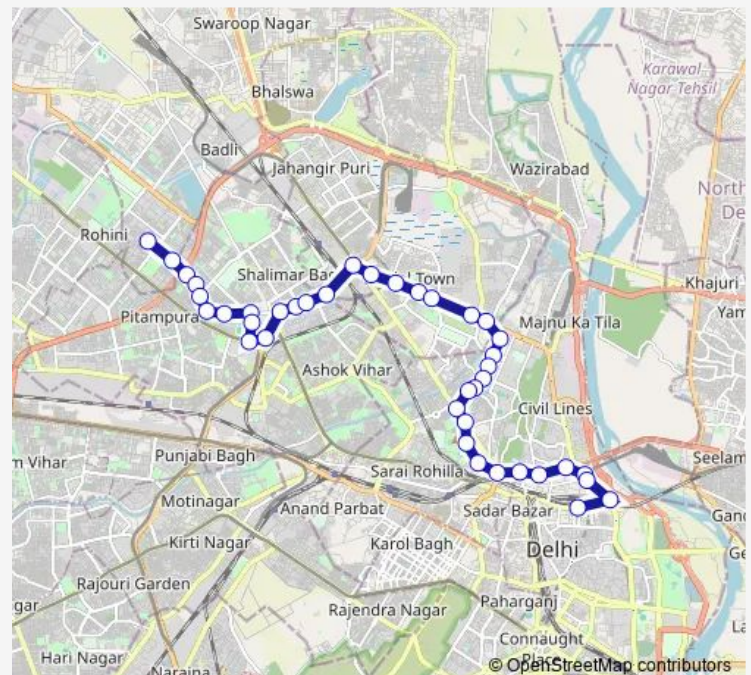

Bus 197down

[Go to website](#)

Direction

Raja Pur (Prashant Vihar) — Old Delhi Railway Station

40 stops

[Open route schedule](#)

Raja Pur (Prashant Vihar)

B Block Prashant Vihar

Model Town Ii

Alpana Cinema (Model Town Mtr Stn)

New Police Line

Route schedule

Raja Pur (Prashant Vihar) — Old Delhi Railway Station

Monday 05:30-19:45

Tuesday 05:30-19:45

Wednesday 05:30-19:45

Thursday 05:30-19:45

Friday 05:30-19:45

Saturday 05:30-19:45

Sunday 05:30-19:45

Route info

Direction: Raja Pur (Prashant Vihar)

Stops: 40

Trip Duration: 1 hour 12 min