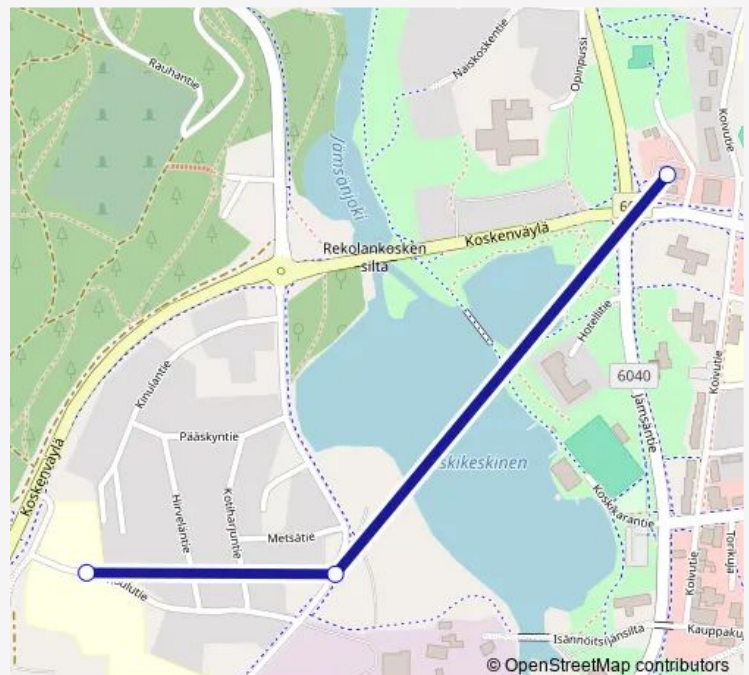

### Direction

Ammattikoulu L — Neste

3 stops

[Open route schedule](#)

Ammattikoulu L

Tiilikantie P

Neste

### Route info

Direction: Ammattikoulu L

Stops: 3

Trip Duration: 0 hour 5 min

Bus time schedules and route maps are available in an offline PDF at [busmaps.com](https://busmaps.com). Use the [busmaps.com](https://busmaps.com) website to see live bus times, train schedule or subway schedule, and step-by-step directions for all public transit in Jaensaenkoski