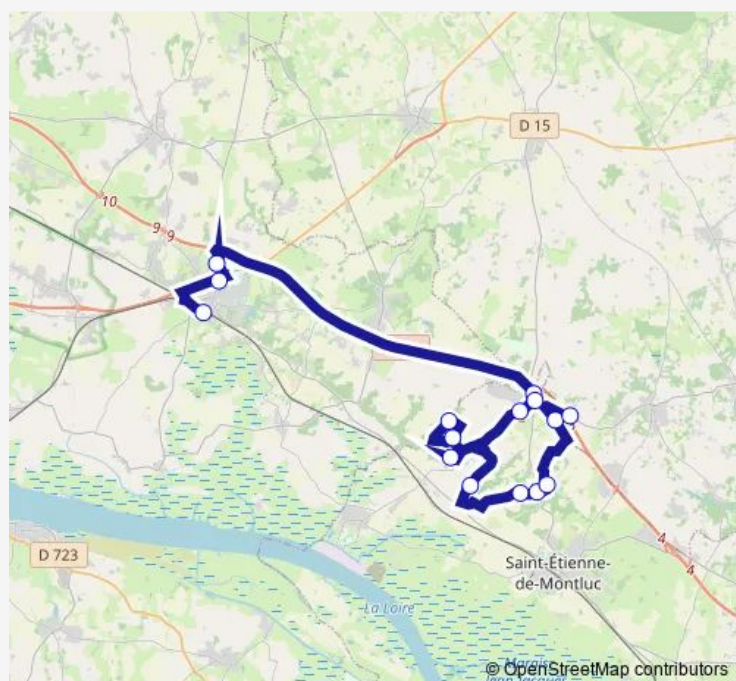

Thursday 17:40

Friday 17:40

Saturday —

Sunday —

Route info

Direction: Intelligence Apprentie - Ia

Stops: 15

Trip Duration: 1 hour 14 min

Direction

Jannais des Montagnes 1 - Cordem. — Intelligence Apprentie - la

15 stops

[Open route schedule](#)

Jannais des Montagnes 1 - Cordem.

Hurette la - Cordemais

Col Paul Gauguin - Cordemais

La Colle - Cordemais

Thursday 07:17

Friday 07:17

Saturday —

Sunday —

Route info

Direction: Jannais des Montagnes 1 - Cordem.

Stops: 15

Trip Duration: 1 hour 7 min