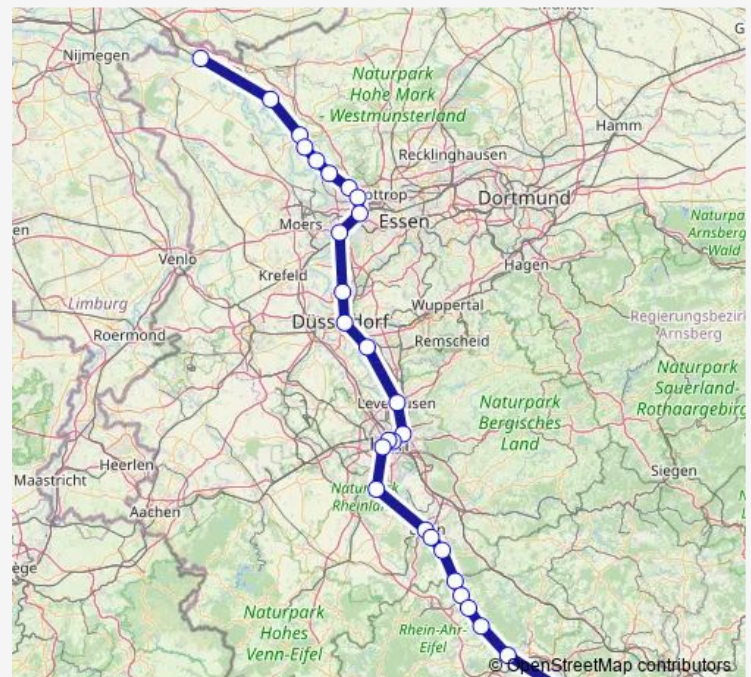

Thursday 07:07-18:11

Friday 10:07-18:11

Saturday —

Sunday —

Route info

Direction: Wesel Bahnhof

Stops: 27

Trip Duration: 3 hour 10 min