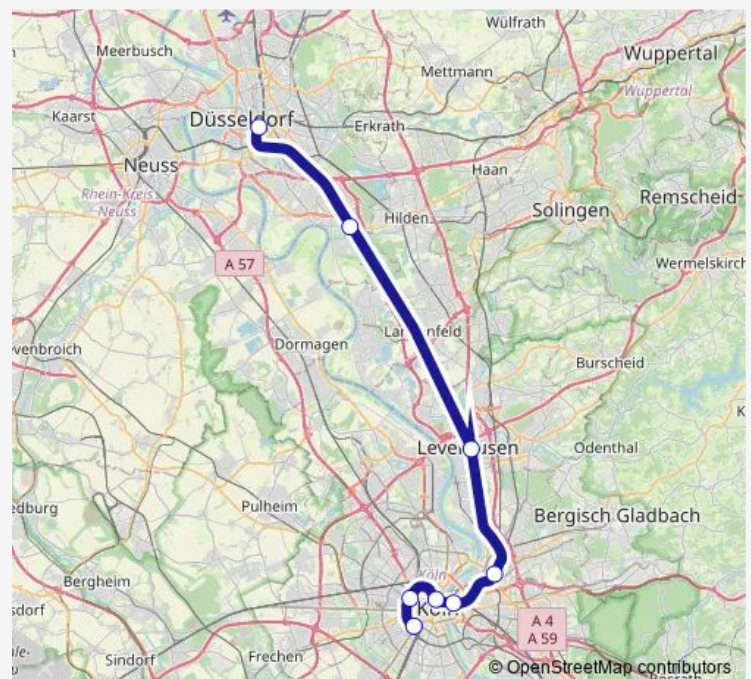

Köln Bf Mülheim

Leverkusen Mitte Bf

Düsseldorf Benrath Bf (S)

Düsseldorf Hbf

### Route schedule

Köln Süd Bf — Düsseldorf Hbf

Monday 22:10-23:20

Tuesday —

Wednesday —

Thursday —

Friday —

Saturday —

### Route info

Direction: Köln Süd Bf

Stops: 8

Trip Duration: 0 hour 43 min

RE5 (Rrx)

BusMaps

## Route info

Direction: Düsseldorf Hbf

Stops: 4

Trip Duration: 0 hour 48 min

RE5 (Rrx) Rail time schedules and route maps are available in an offline PDF at [busmaps.com](https://busmaps.com). Use the [busmaps.com](https://busmaps.com) website to see live bus times, train schedule or subway schedule, and step-by-step directions for all public transit in Koeln