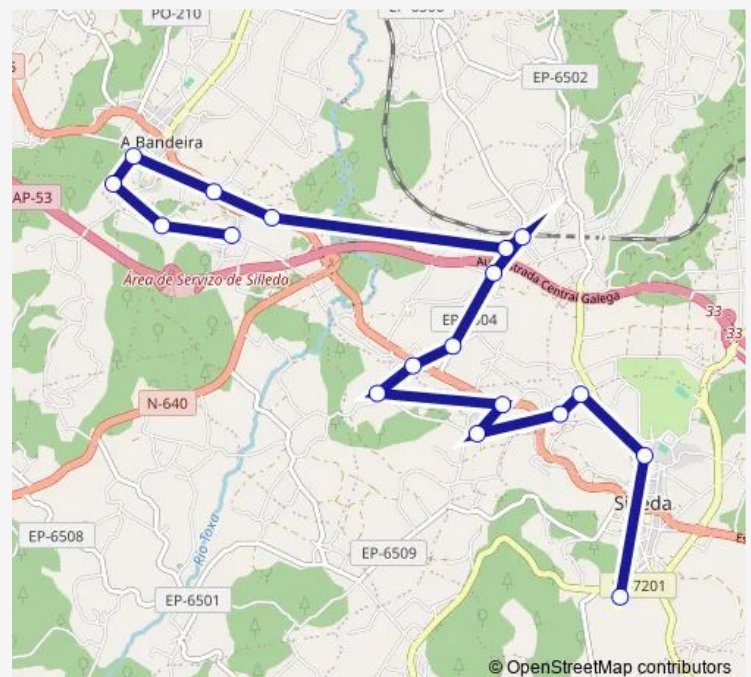

San Martiño I

San Martiño li

Chapa carretera

A Calzada

Devesa (Bandeira)

Devesaii(Bandeira)

Capela de San Blas

Chapa Interior

Route schedule

IES Pintor Colmeiro — Chapa Interior

Monday 14:30

Tuesday 14:30

Wednesday 14:30

Thursday 14:30-17:30

Friday 14:30

Saturday —

Sunday —

Route info

Direction: IES Pintor Colmeiro

Stops: 18

Trip Duration: 0 hour 28 min

323 Bus time schedules and route maps are available in an offline PDF at [busmaps.com](https://busmaps.com). Use the [busmaps.com](https://busmaps.com) website to see live bus times, train schedule or subway schedule, and step-by-step directions for all public transit in Silleda