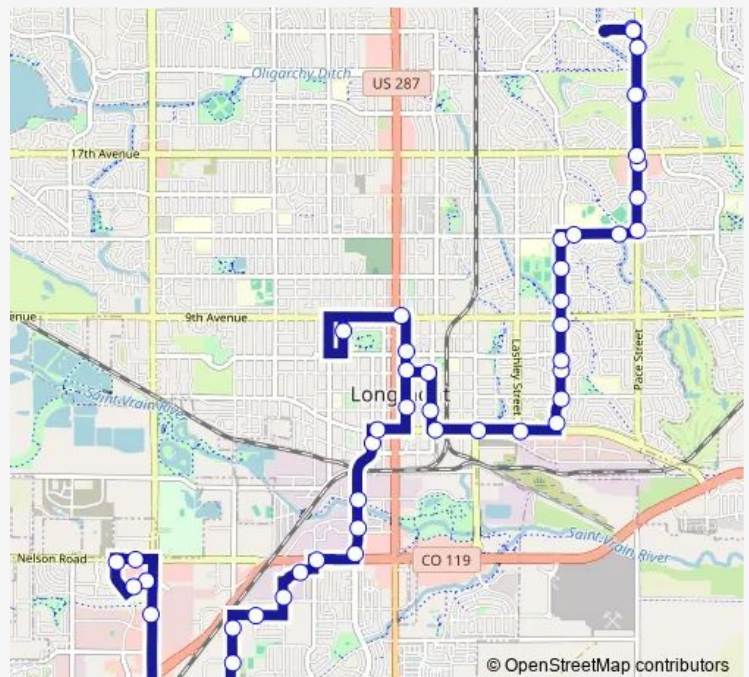

Kansas Ave & S Sherman St

S Sherman St & Iowa St

Grand Ave & S Lincoln St

Ken Pratt Blvd & S Bowen St

S Pratt Pkwy & Ken Pratt Blvd

S Pratt Pkwy & Delaware Ave

S Pratt Pkwy & Boston Ave

Terry St & 2nd Ave

3rd Ave & Terry St

Kimbark St & 4th Ave

Kimbark St & 6th Ave

Route schedule

Bent Way & Hover Rd — Pace St & E 17th Ave

Monday 08:02-16:59

Tuesday 08:02-16:59

Wednesday 08:02-16:59

Thursday 08:02-16:59

Friday 08:02-16:59

Saturday 08:03-17:03

Sunday —

Route info

Direction: Bent Way & Hover Rd

Stops: 48

Trip Duration: 0 hour 51 min

Saturday 08:06-17:06

Sunday —

Route info

Direction: Pace St & E 17th Ave

Stops: 40

Trip Duration: 0 hour 49 min

Terry St & 2nd Ave

S Pratt Pkwy & Boston Ave