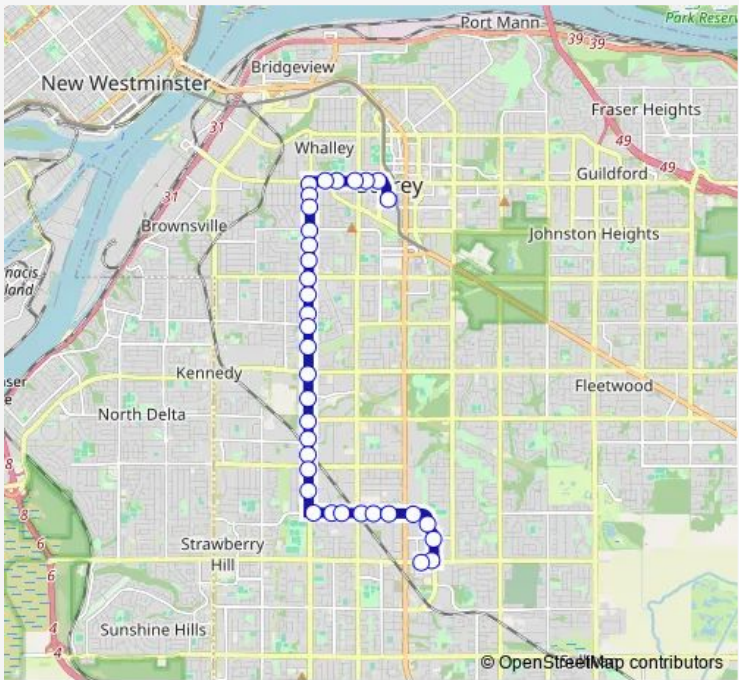

Bus 323 Newton Exchange/Surrey Central Station

[Go to website](#)

Direction
 Surrey Central Station @ Bay 4 — Newton Exchange @ Bay 1
 35 stops
[Open route schedule](#)

- Surrey Central Station @ Bay 4
- Westbound 104 Ave @ University Dr
- Westbound 104 Ave @ 133 St
- Westbound 104 Ave @ 132 St
- Westbound 104 Ave @ 13000 Block
- Westbound 104 Ave @ Old Yale Rd
- Southbound 128 St @ 104 Ave
- Southbound 128 St @ 103 Ave
- Southbound 128 St @ 102 Ave
- Southbound 128 St @ 100 Ave
- Southbound 128 St @ 99 Ave
- Southbound 128 St @ 97A Ave
- Southbound 128 St @ 96 Ave
- Southbound 128 St @ 9400 Block
- Southbound 128 St @ 93 Ave
- Southbound 128 St @ 92 Ave
- Southbound 128 St @ 90 Ave
- Southbound 128 St @ 88 Ave
- Southbound 128 St @ 86 Ave
- Southbound 128 St @ 84 Ave
- Southbound 128 St @ 8200 Block

Route schedule
 Surrey Central Station @ Bay 4 — Newton Exchange @ Bay 1

Monday	05:00-02:00 ⁺¹
Tuesday	05:00-02:00 ⁺¹
Wednesday	05:00-02:00 ⁺¹
Thursday	05:00-02:00 ⁺¹
Friday	05:00-02:00 ⁺¹
Saturday	05:48-01:35 ⁺¹
Sunday	05:45-00:40 ⁺¹

Route info
 Direction: Surrey Central Station @ Bay 4
 Stops: 35
 Trip Duration: 0 hour 30 min

■ 323 — Newton Exchange/Surrey Central Station **BusMaps**

Southbound 128 St @ 82 Ave

Southbound 128 St @ 80 Ave

Sunday 05:45-00:03⁺¹

Route info

Direction: Newton Exchange @ Bay 11

Stops: 34

Trip Duration: 0 hour 36 min

Northbound 128 St @ 98 Ave

Northbound 128 St @ 99 Ave

Northbound 128 St @ 100 Ave