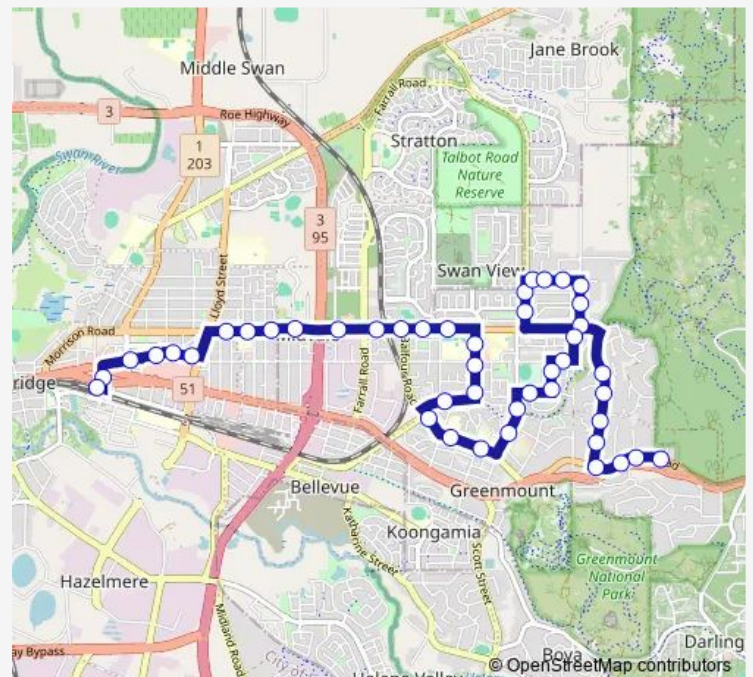

Morrison Rd After Ferrier St

Morrison Rd After Myles Rd

Morrison Rd Before Marlboro Rd

Marlboro Rd After Morrison Rd

Marlboro Rd Before Gladstone Av

Marlboro Rd After Gladstone Av

Marlboro Rd After Torrens St

Friday 09:03-21:00

Saturday 08:15-21:14

Sunday 11:59-18:00

Route info

Direction: Midland Stn Stand 4

Stops: 38

Trip Duration: 0 hour 24 min

Innamincka Rd After Gallipoli Dr

Talbot Rd After Churchill Dr

Direction

Old York Rd After Bona Vista Rd — Midland Stn Stand 1

45 stops

[Open route schedule](#)

Old York Rd After Bona Vista Rd

Old York Rd Before High View Rd

Old York Rd Before Ward Av

Sunday 07:34-17:04

Route info

Direction: Old York Rd After Bona Vista Rd

Stops: 45

Trip Duration: 0 hour 33 min

Innamincka Rd After Bullarra Rd

Buckingham Rd After Weld Rd

Marlboro Rd After Buckingham Rd