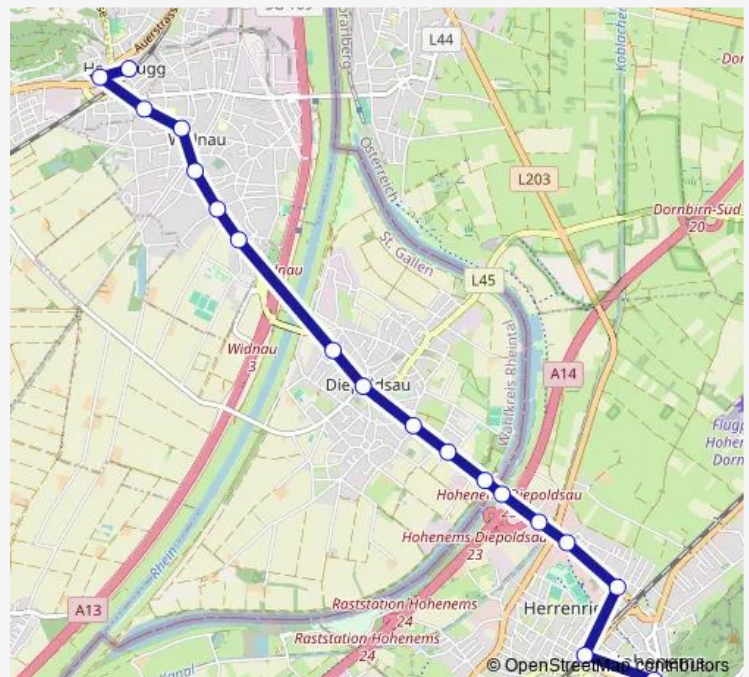

Route schedule

Heerbrugg, Bahnhof — Hohenems, Schlossplatz

Monday 05:14-23:47

Tuesday 05:14-23:47

Wednesday 05:14-23:47

Thursday 05:14-23:47

Friday 05:14-02:17⁺¹

Saturday 03:17-02:17⁺¹

Sunday 03:17-23:02

Route info

Direction: Heerbrugg, Bahnhof

Stops: 18

Trip Duration: 0 hour 22 min

■ 323

BusMaps

Direction

Hohenems, Schlossplatz — Heerbrugg, Bahnhof

19 stops

[Open route schedule](#)

Hohenems, Schlossplatz

Hohenems, Jakob-Hannibal-Str.

Hohenems, Bahnhof

Hohenems, Sohlstrasse

Hohenems, Gutenbergstrasse

Monday 04:44-23:26

Tuesday 04:44-23:26

Wednesday 04:44-23:26

Thursday 04:44-23:26

Friday 04:44-00:18⁺¹

Saturday 05:58-00:18⁺¹

Sunday 06:58-23:26

Route info