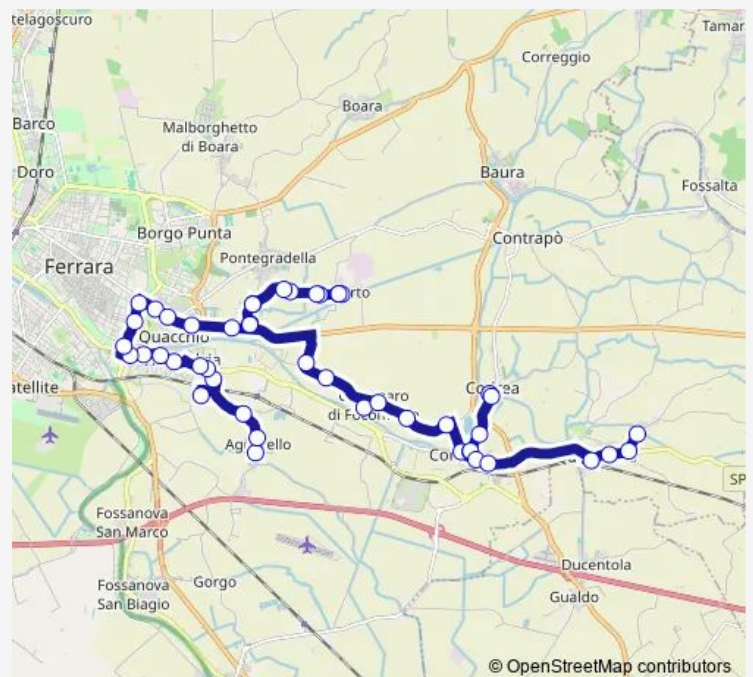

Aguscello Capolinea [617]

Route schedule

Giardini Castello — Aguscello Capolinea [617]

Monday	14:30
Tuesday	14:30
Wednesday	14:30
Thursday	14:30
Friday	14:30
Saturday	14:30
Sunday	—

Route info

Direction: Giardini Castello

Stops: 19

Trip Duration: 0 hour 17 min

Direction

Quartesana Ponte Rigo [932] — Aguscello Capolinea [617]

47 stops

[Open route schedule](#)

Quartesana Ponte Rigo [932]

Quartesana Arci [931]