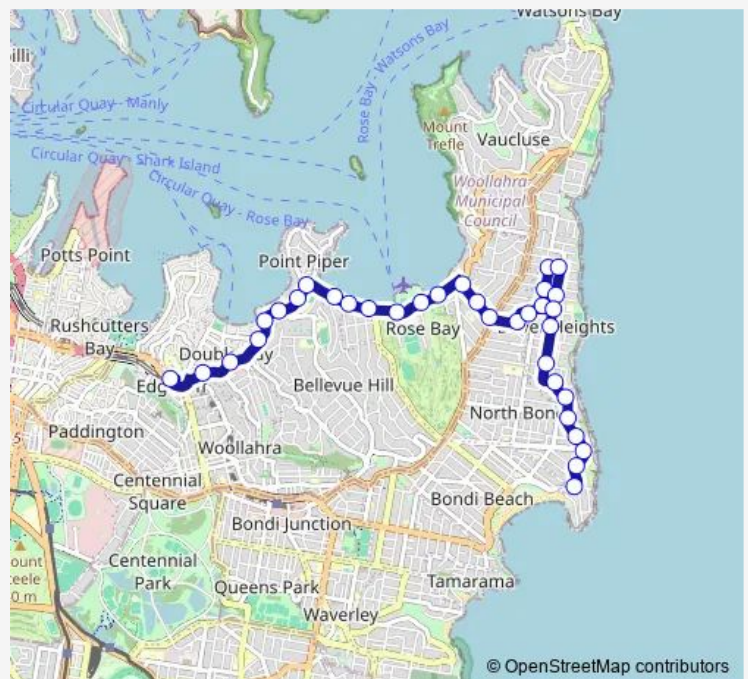

Route schedule

Edgecliff Station, Stand C — North Bondi Shops, Campbell Pde, Stand A

Monday 16:26-18:37

Tuesday 16:26-18:37

Wednesday 16:26-18:37

Thursday 16:26-18:37

Friday 16:26-18:37

Saturday —

Sunday —

Route info

Direction: Edgecliff Station, Stand C

Stops: 34

Trip Duration: 0 hour 29 min

Portland St At Lancaster Rd

Lancaster Rd Opp Dudley Page Reserve

Military Rd At Weonga Rd

Military Rd At Blake St

Military Rd At Dover Rd

Military Rd At Raleigh St

Military Rd After Arthur St

Military Rd At Wentworth St

Hugh Bamford Reserve, Military Rd

Military Rd Opp O'Donnell St

Military Rd Opp Blair St

## Route info

Direction: North Bondi Shops, Campbell Pde, Stand C

Stops: 34

Trip Duration: 0 hour 35 min

New South Head Rd At O'Sullivan Rd

New South Head Rd At Salisbury Rd

New South Head Rd At Cranbrook Rd