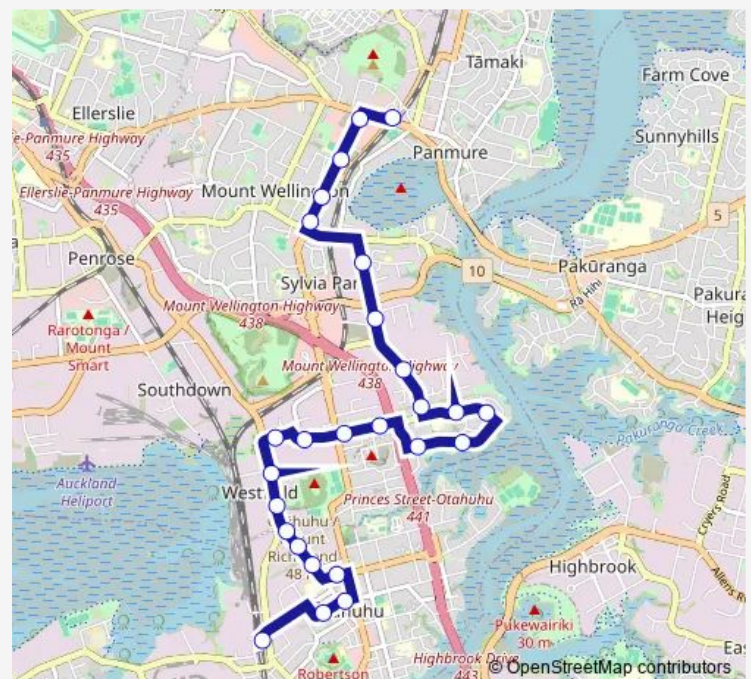

### Route schedule

Stop C Panmure Station — Stop D Otahuhu Station

Monday 06:10-23:10

Tuesday 06:10-23:10

Wednesday 06:10-23:10

Thursday 06:10-23:10

Friday 06:10-23:10

Saturday 06:30-23:00

### Route info

Direction: Stop C Panmure Station

Stops: 26

Trip Duration: 0 hour 26 min

323

BusMaps

Huia Road

Atkinson Avenue

Huia Road

Hauiti Road

Hokonui Road

Great South Road/Portage Road

Abattoir Lane

Mount Richmond Drive

Vestey Drive/Great South Road

Niall Burgess Road/Vestey Drive

## Route info

Direction: Stop A Otahuhu Station

Stops: 27

Trip Duration: 0 hour 35 min

Panmure District School

Stop B Panmure Station

323 Bus time schedules and route maps are available in an offline PDF at [busmaps.com](https://busmaps.com). Use the [busmaps.com](https://busmaps.com) website to see live bus times, train schedule or subway schedule, and step-by-step directions for all public transit in Auckland