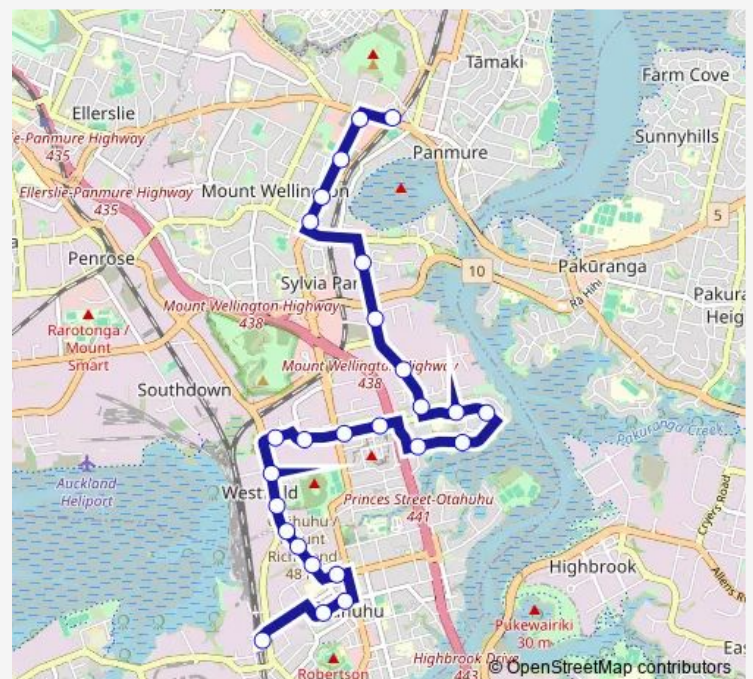

### Route schedule

Stop C Panmure Station — Stop D Otahuhu Station

Monday 06:10-23:10

Tuesday 06:10-23:10

Wednesday 06:10-23:10

Thursday 06:10-23:10

Friday 06:10-23:10

Saturday 06:30-23:00

### Route info

Direction: Stop C Panmure Station

Stops: 26

Trip Duration: 0 hour 30 min

323

BusMaps

Huia Road

Atkinson Avenue

Huia Road

Hauiti Road

Hokonui Road

Great South Road/Portage Road

Abattoir Lane

Mount Richmond Drive

Vestey Drive/Great South Road

Niall Burgess Road/Vestey Drive

## Route info

Direction: Stop A Otahuhu Station

Stops: 27

Trip Duration: 0 hour 40 min

Panmure District School

Stop B Panmure Station

323 Bus time schedules and route maps are available in an offline PDF at [busmaps.com](https://busmaps.com). Use the [busmaps.com](https://busmaps.com) website to see live bus times, train schedule or subway schedule, and step-by-step directions for all public transit in Auckland