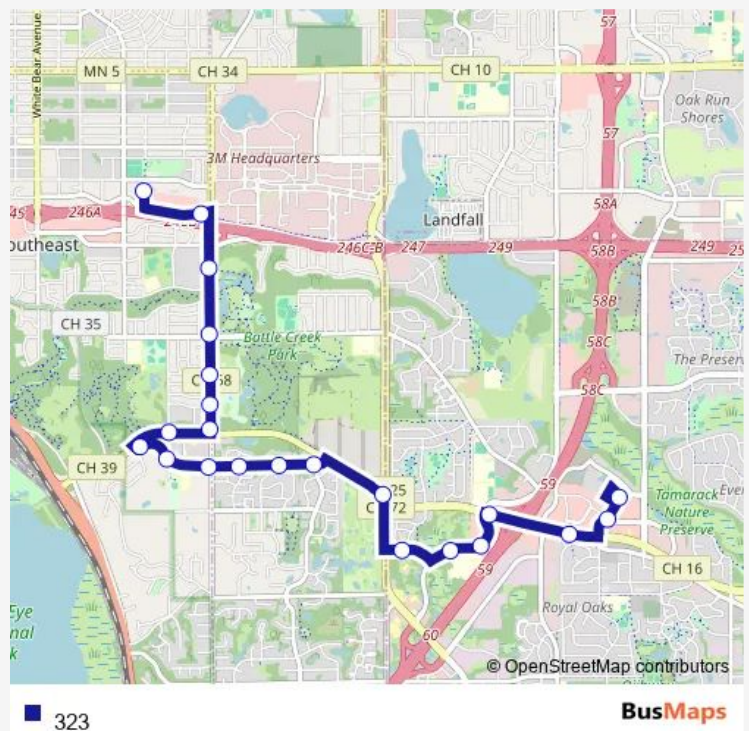

### Direction

Queens Dr & Woodbury Theatre — Sun Ray Transit Center & Gate E

24 stops

[Open route schedule](#)

Queens Dr & Woodbury Theatre

Queens Dr & Currell Blvd

Valley Creek Rd & Valley Creek Plz

Weir Dr & Valley Creek Rd

### Route schedule

Queens Dr & Woodbury Theatre — Sun Ray Transit Center & Gate E

Monday 05:06-00:21<sup>+1</sup>

Tuesday 05:06-00:21<sup>+1</sup>

Wednesday 05:06-00:21<sup>+1</sup>

Thursday 05:06-00:21<sup>+1</sup>

### Route info

Direction: Queens Dr & Woodbury Theatre

Stops: 24

Trip Duration: 0 hour 20 min

323

Hudson Rd & Ruth St

Ruth St & Wilson Ave

Sun Ray Transit Center & Gate E

## Direction

Sun Ray Transit Center & Gate E — Queens Dr & Woodbury Theatre

22 stops

[Open route schedule](#)

Sun Ray Transit Center & Gate E

Old Hudson Rd & Mcknight Rd N

Mcknight Rd & Mcknight Village Apts