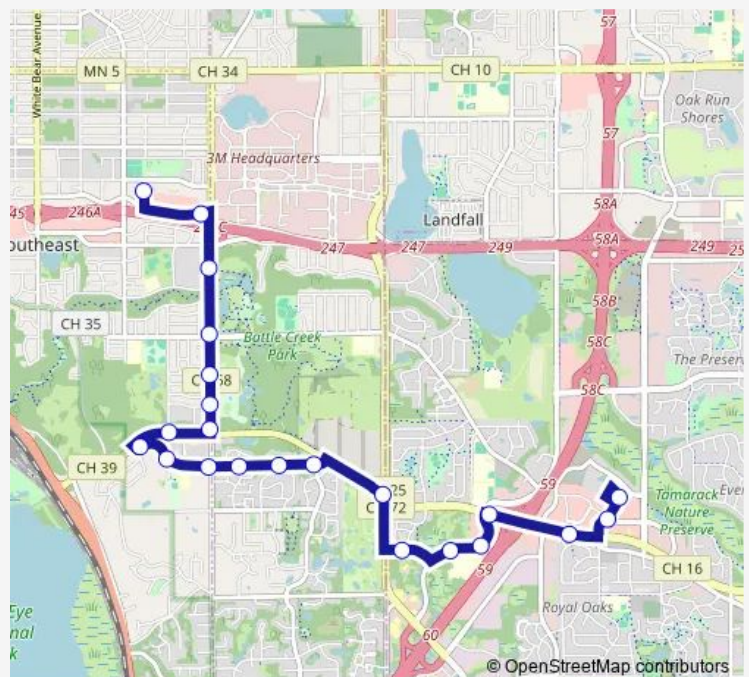

Wednesday 05:06-00:23⁺¹

Thursday 05:06-00:21⁺¹

Friday 05:06-00:21⁺¹

Saturday 05:52-00:23⁺¹

Sunday 05:52-00:23⁺¹

Route info

Direction: Queens Dr & Woodbury Theatre

Stops: 24

Trip Duration: 0 hour 20 min

■ 323

Hudson Rd & Ruth St

Ruth St & Wilson Ave

Sun Ray Transit Center & Gate E

Direction

Sun Ray Transit Center & Gate E — Queens Dr & Woodbury Theatre

22 stops

[Open route schedule](#)

Sun Ray Transit Center & Gate E

Old Hudson Rd & McKnight Rd N

Mcknight Rd & Mcknight Village Apts

Mcknight Rd & Upper Afton Rd

Mcknight Rd & Edgebrook Ave

Mcknight Rd & Hillsdale Ave

Route schedule

Sun Ray Transit Center & Gate E — Queens Dr & Woodbury Theatre

Monday 05:50-00:45⁺¹

Tuesday 05:50-00:45⁺¹

Wednesday 05:50-00:45⁺¹

Thursday 05:50-00:45⁺¹

Friday 05:50-00:45⁺¹

Saturday 06:24-00:44⁺¹