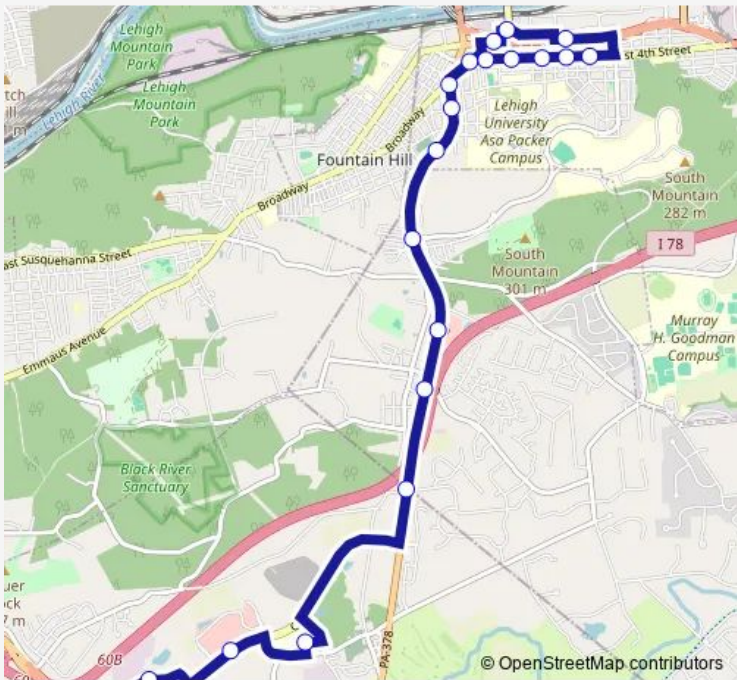

Bus 323 323 - Center Valley

[Go to website](#)

Direction
 4th at Brodhead — Corporate Parkway at West Dr
 21 stops
[Open route schedule](#)

- 4th at Brodhead
- 4th at New Eb
- 4th at Taylor Eb
- 4th at Southside Station Eb
- 4th at Buchanan Eb
- Southside Station Wb
- 2nd at Riverport
- 3rd at Banana Factory
- Broadway at 4th
- Brodhead at Summit Sb
- Summit at Carlton Sb
- Wyandotte at Sassafras
- PA 378 at Mountain Sb
- PA 378 at Saucon Valley Square Sb
- PA 378 at Black River Sb
- PA 378 at Oakhurst
- PSU Lv
- Center Valley at Promenade Wb
- 3500 Corporate Parkway Sb
- 3701 Corporate Parkway Sb
- Corporate Parkway at West Dr

Route schedule
 4th at Brodhead — Corporate Parkway at West Dr

Monday	07:25-21:25
Tuesday	07:25-21:25
Wednesday	07:25-21:25
Thursday	07:25-21:25
Friday	07:25-21:25
Saturday	—
Sunday	—

Route info
 Direction: 4th at Brodhead
 Stops: 21
 Trip Duration: 0 hour 24 min

323 — 323 - Center Valley BusMaps

Direction

West Dr at Corporate Parkway — 4th at Brodhead

13 stops

[Open route schedule](#)

West Dr at Corporate Parkway

3701 Corporate Parkway Nb

3500 Corporate Parkway Nb

Brodhead at Packer Nb

4th at Brodhead

Route schedule

West Dr at Corporate Parkway — 4th at Brodhead

Monday 07:05-21:05

Tuesday 07:05-21:05

Wednesday 07:05-21:05

Thursday 07:05-21:05