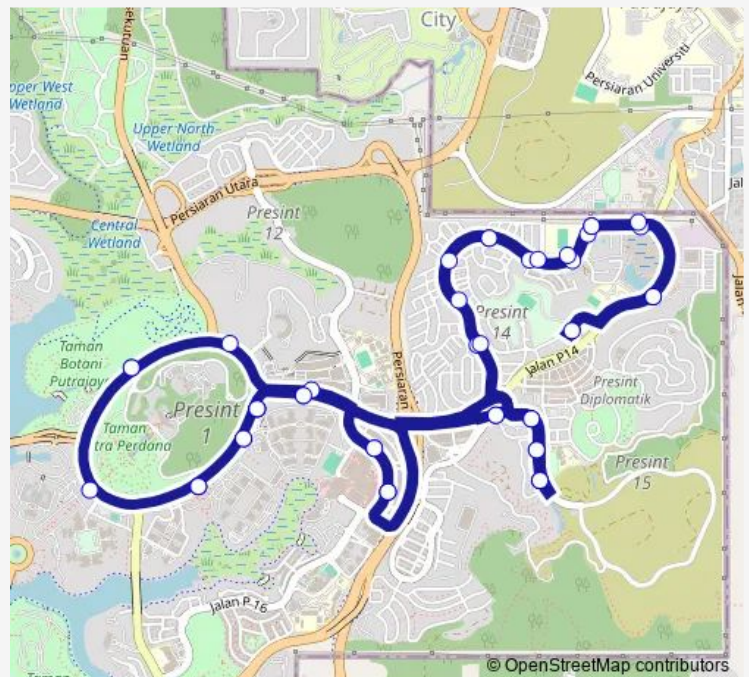

Thursday 13:50

Friday 13:50

Saturday —

Sunday —

Route info

Direction: Hentian P14

Stops: 48

Trip Duration: 0 hour 50 min