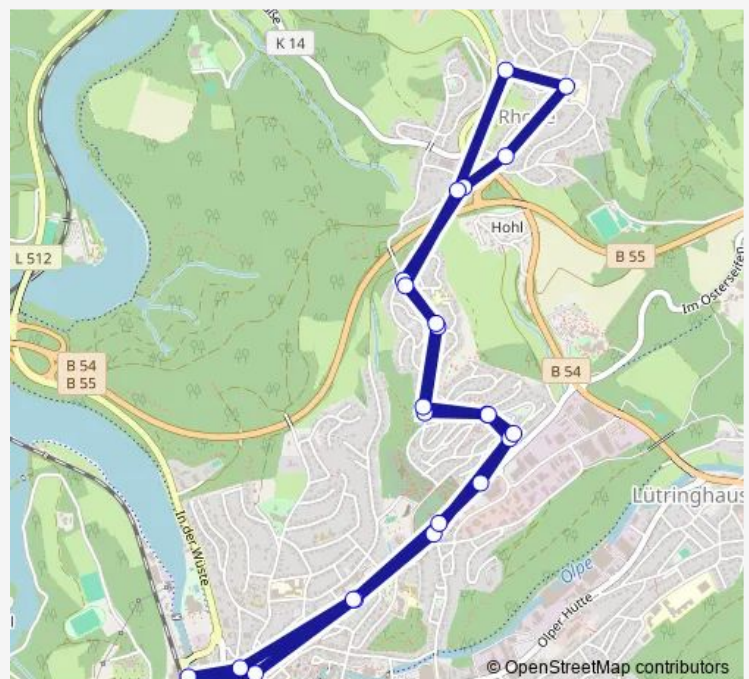

### Route schedule

Olpe Zob — Olpe Zob

Monday 05:03-20:03

Tuesday 05:03-20:03

Wednesday 05:03-20:03

Thursday 05:03-20:03

Friday 05:03-20:03

Saturday 05:03-19:03

Sunday 09:03-19:03

### Route info

Direction: Olpe Zob

Stops: 24

Trip Duration: 0 hour 26 min

■ L540

BusMaps

Olpe Kreishaus

Olpe Winterbergstraße