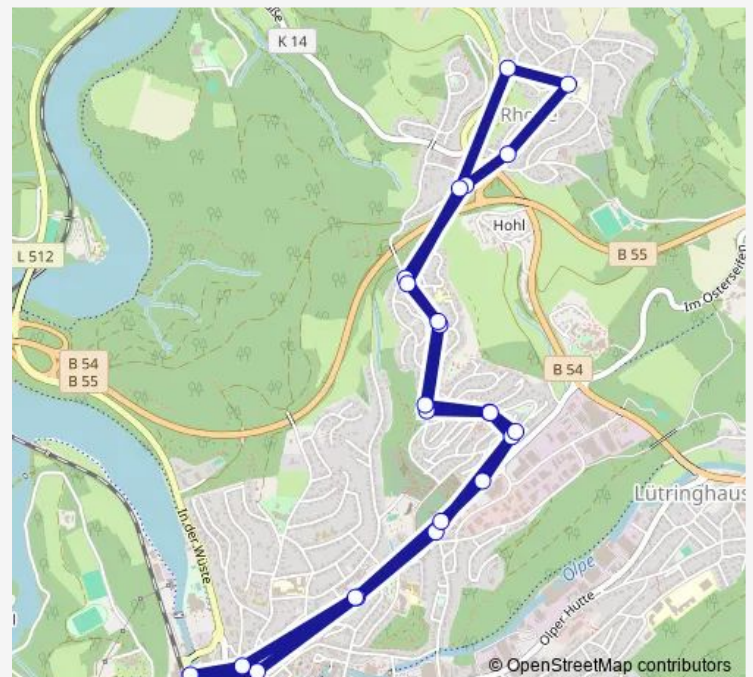

Thursday —

Friday 05:03-20:03

Saturday 05:03-19:03

Sunday 09:03-19:03

Route info

Direction: Olpe ZOB Bstg 12

Stops: 24

Trip Duration: 0 hour 26 min