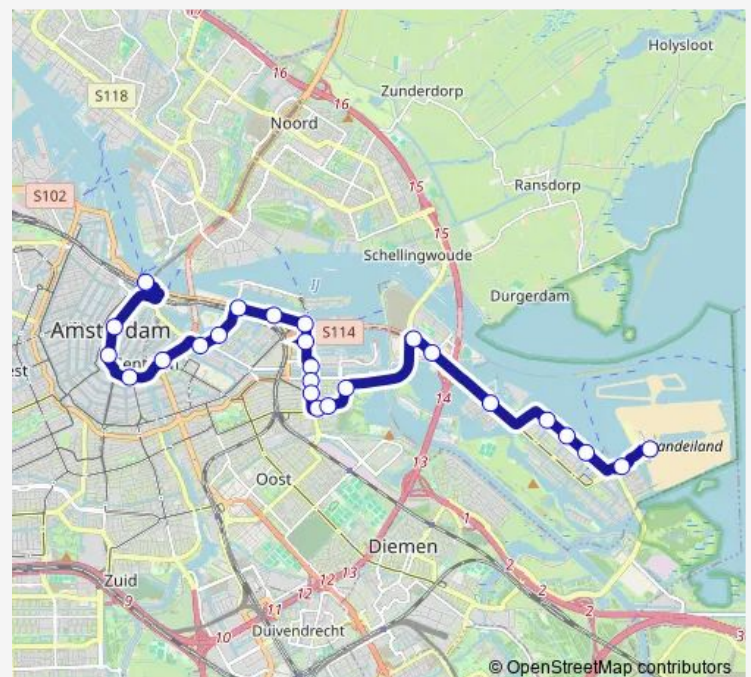

Amsterdam, Bob Haarmslaan

Amsterdam, Steigereiland

Amsterdam, Daguerrestraat

Route schedule

Centraal Station — Amsterdam, Buiteneilandlaan

Monday —

Tuesday —

Wednesday —

Thursday —

Friday 00:49-04:49

Saturday 00:49-05:57

Sunday 00:49-06:57

Route info

Direction: Centraal Station

Stops: 25

Trip Duration: 0 hour 39 min

■ N89 — Lijn 289

Amsterdam, Diemerparklaan

Amsterdam, Lumierestraat

Amsterdam, Centrumeiland

Amsterdam, Buiteneilandlaan

Direction

Centraal Station — Amsterdam, Buiteneilandlaan

26 stops

Friday 00:49-04:49

Saturday 00:49-05:57

Sunday 00:49-06:57

Route info

Direction: Centraal Station

Stops: 26

Trip Duration: 0 hour 40 min

Direction