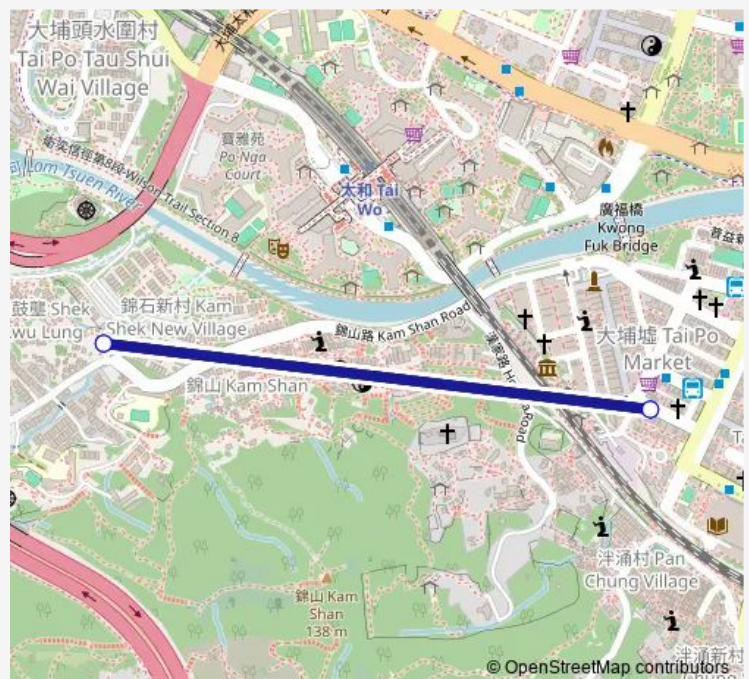

### Direction

WAI YI Street — KAM Shan Road, Near Shek KWU Lung

2 stops

[Open route schedule](#)

WAI YI Street

KAM Shan Road, Near Shek KWU Lung

### Route schedule

WAI YI Street — KAM Shan Road, Near Shek KWU Lung

Monday 07:10

Tuesday 07:10

Wednesday 07:10

Thursday 07:10

Friday 07:10

Saturday 07:10

### Route info

Direction: WAI YI Street

Stops: 2

Trip Duration: 0 hour 5 min

22K — TAI PO Market - KAM Shan

**Direction**

KAM Shan Road, Near Shek KWU Lung — WAI YI Street

2 stops

## Route info

Direction: KAM Shan Road, Near Shek KWU Lung

Stops: 2

Trip Duration: 0 hour 5 min

22K Bus time schedules and route maps are available in an offline PDF at busmaps.com. Use the busmaps.com website to see live bus times, train schedule or subway schedule, and step-by-step directions for all public transit in Tai Po