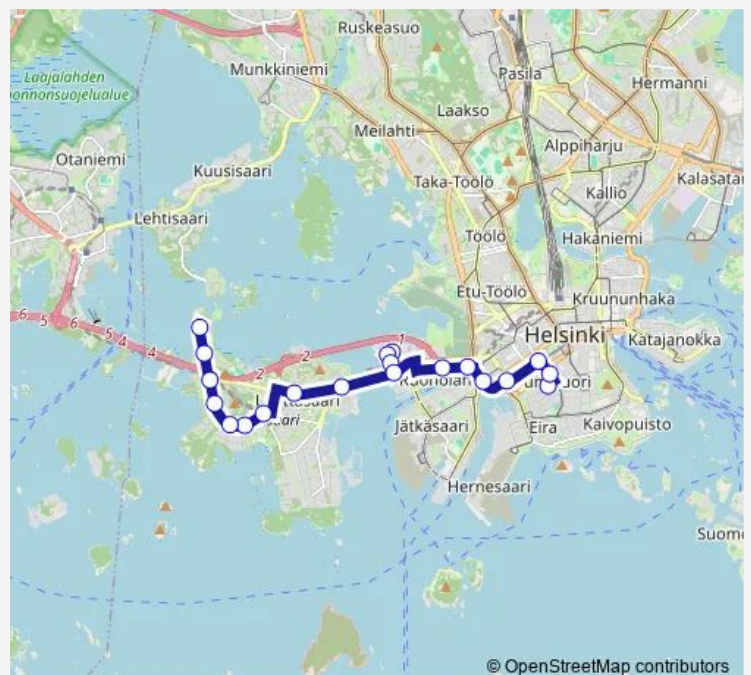

Thursday 07:15-09:15

Friday 07:15-09:15

Saturday —

Sunday —

Route info

Direction: Fredrikintori

Stops: 21

Trip Duration: 0 hour 28 min