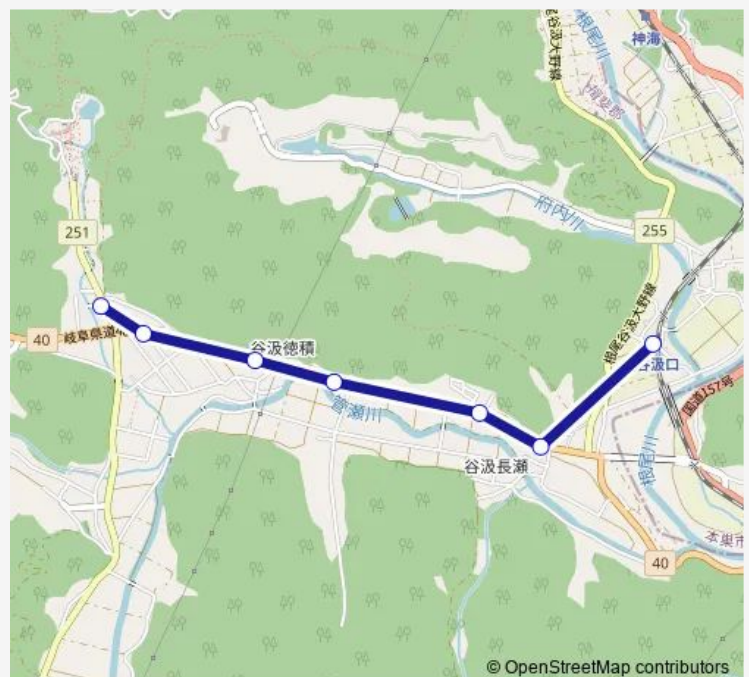

### Route schedule

高科 — 谷汲小前

Monday 07:10-07:11

Tuesday 07:10-07:11

Wednesday 07:10-07:11

Thursday 07:10-07:11

Friday 07:10-07:11

Saturday —

### Route info

Direction: 高科

Stops: 13

Trip Duration: 0 hour 24 min

## Route info

Direction: 谷汲口駅

Stops: 7

Trip Duration: 0 hour 8 min