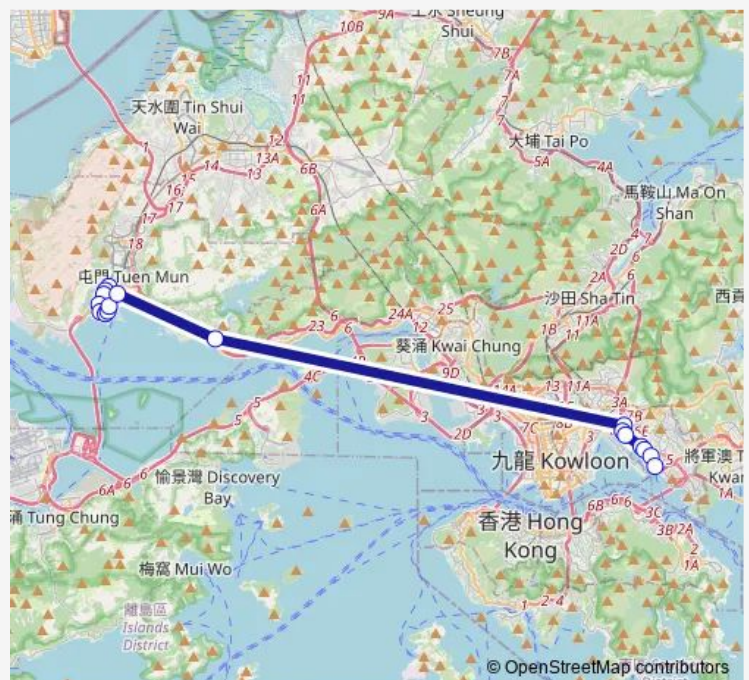

[Kmb] LAU King House SIU Shan Court[[Lrtfeeder] LR Butterfly Stop

[Ctb] TIP SUM House Butterfly Estate, WU Chui Road[[Kmb] TIP SUM House Butterfly Estate[[Lrtfeeder] TIP SUM House, Butterfly Estate

[Ctb] WU PIK House WU King Estate, WU Chui Road[[Kmb] WU PIK House WU King Estate[[Lrtfeeder] WU PIK House WU King Estate

[Ctb] WU Boon House WU King Estate, WU King Road[[Kmb] WU Boon House WU King Estate[[Lrtfeeder] WU Boon House, WU King Estate[[Lwb] WU Boon House WU King Estate

[Ctb] WU Tsui House WU King Estate, WU King Road[[Kmb] WU Tsui House WU King Estate[[Lrtfeeder] WU Tsui House, WU King Estate[[Lwb] WU Tsui House WU King Estate

[Ctb] Tuen MUN Swimming Pool, HOI Wong Road[[Kmb] Tuen MUN Swimming Pool[[Lwb] Tuen MUN Swimming Pool

[Ctb] Tuen MUN Road BUS-BUS Interchange, Castle Peak Road[[Kmb] Tuen MUN Road Interchange[[Lwb] Tuen MUN Road Interchange

[Ctb] HK Auxiliary Police Force Headquarters, KAI Cheung Road[[Kmb+Ctb] HK Aux. Police Force HQ/
Hk Auxil-

Route schedule

[Ctb] Lung MUN Oasis[[Kmb] Lung MUN Oasis BUS Terminus — [Ctb] Kwun Tong Ferry[[Kmb] Kwun Tong Ferry (Alighting Stop)

Monday	07:00-07:30
Tuesday	07:00-07:30
Wednesday	07:00-07:30
Thursday	07:00-07:30
Friday	07:00-07:30
Saturday	—
Sunday	—

Route info

Direction: [Ctb] Lung MUN Oasis[[Kmb] Lung MUN Oasis BUS Terminus

Stops: 17

Trip Duration: 1 hour 20 min

■ 259x — Tuen MUN (Lung MUN Oasis) - Kwun Tong Ferry **BusMaps**