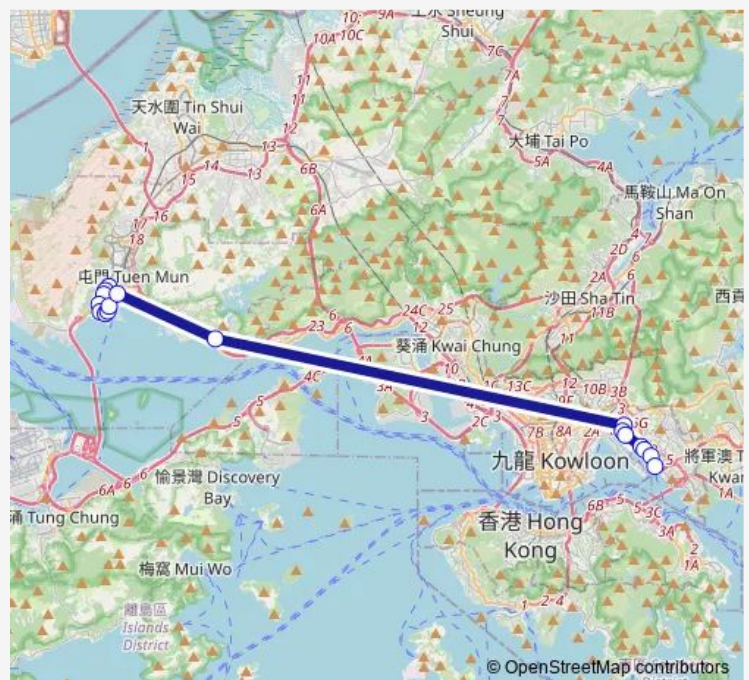

[Kmb] LAU King House SIU Shan Court[[Lrtfeeder] LR Butterfly Stop

[Ctb] TIP SUM House Butterfly Estate, WU Chui Road[[Kmb] TIP SUM House Butterfly Estate[[Lrtfeeder] TIP SUM House, Butterfly Estate

[Ctb] WU PIK House WU King Estate, WU Chui Road[[Kmb] WU PIK House WU King Estate[[Lrtfeeder] WU PIK House WU King Estate

[Ctb] WU Boon House WU King Estate, WU King Road[[Kmb] WU Boon House WU King Estate[[Lrtfeeder] WU Boon House, WU King Estate[[Lwb] WU Boon House WU King Estate

[Ctb] WU Tsui House WU King Estate, WU King Road[[Kmb] WU Tsui House WU King Estate[[Lrtfeeder] WU Tsui House, WU King Estate[[Lwb] WU Tsui House WU King Estate

[Ctb] Tuen MUN Swimming Pool, HOI Wong Road[[Kmb] Tuen MUN Swimming Pool[[Lwb] Tuen MUN Swimming Pool

[Ctb] Tuen MUN Road BUS-BUS Interchange, Castle Peak Road[[Kmb] Tuen MUN Road Interchange[[Lwb] Tuen MUN Road Interchange

[Ctb] HK Auxiliary Police Force Headquarters, KAI Cheung Road[[Kmb+Ctb] HK Aux. Police Force HQ/
Hk Auxil-

Route schedule

[Ctb] Lung MUN Oasis[[Kmb] Lung MUN Oasis BUS Terminus — [Ctb] Kwun Tong Ferry Pier[[Kmb] Kwun Tong Ferry (Alighting Stop)

Monday	07:00-07:30
Tuesday	07:00-07:30
Wednesday	07:00-07:30
Thursday	07:00-07:30
Friday	07:00-07:30
Saturday	—
Sunday	—

Route info

Direction: [Ctb] Lung MUN Oasis[[Kmb] Lung MUN Oasis BUS Terminus

Stops: 17

Trip Duration: 1 hour 27 min

■ 259X — Tuen MUN (Lung MUN Oasis) - Kwun Tong Ferry **BusMaps**